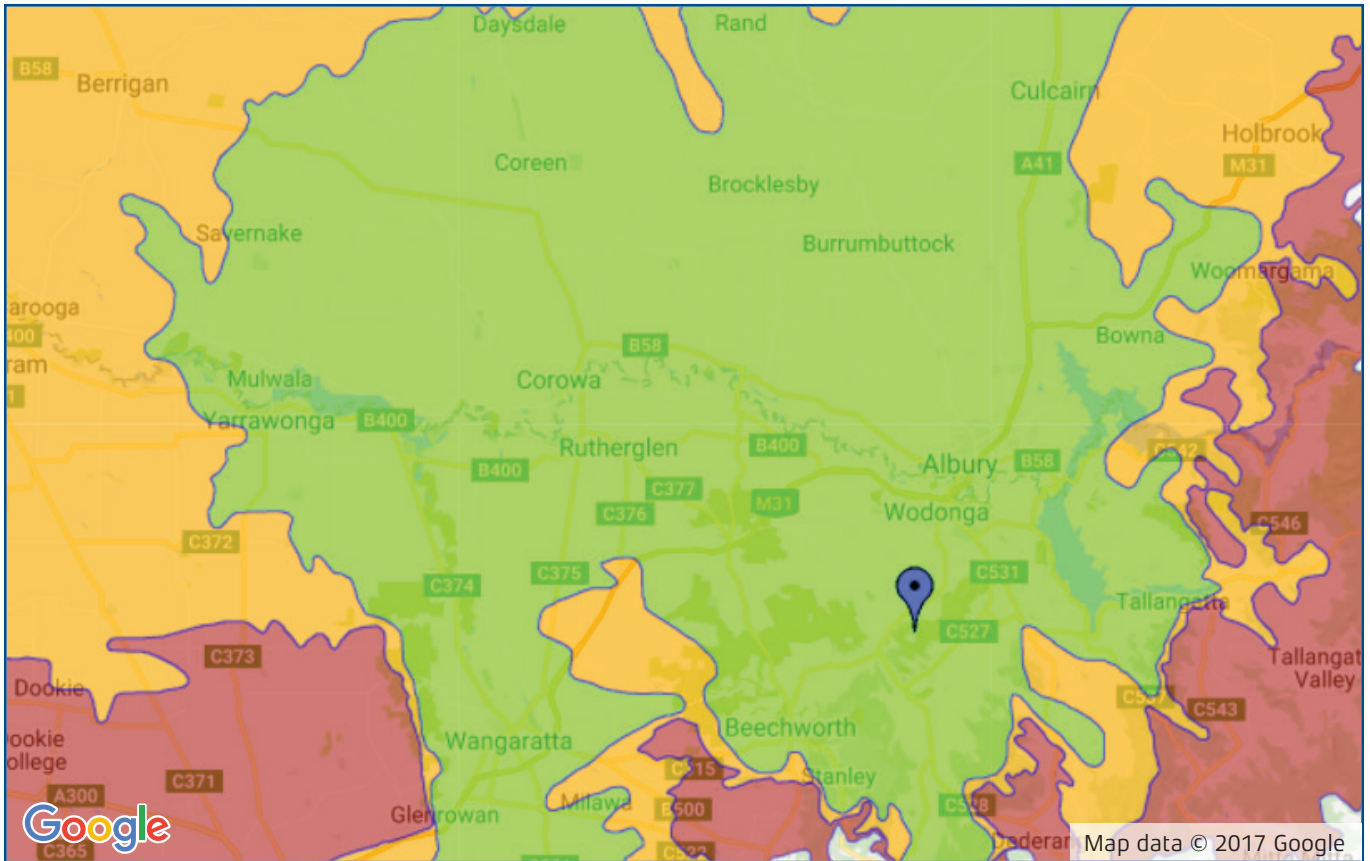

# KINGRAY DIGITAL TV ANTENNA GUIDE

ALBURY / WODONGA NSW / VIC

**Main Coverage**  
KVHFY4 / KVHFY6

**Adequate Coverage**  
KVHFY6

Station Name	Channel
ABC	11
SBS	7
Prime	12
WIN	10
Southern Cross Austereo	8

- Transmitter is located at MT BARANDUDA
- Mount antenna in the horizontal position

- Disclaimer: This coverage is indicative only.  
Reception can be affected by multiple external factors.  
• Best suited for use within 15km of this transmitter.