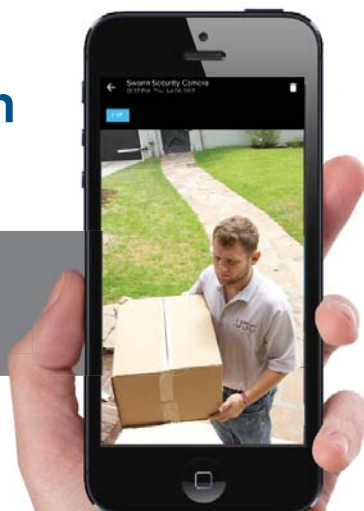

HD

See More in Full HD

See faces, license plates, packages & more with crystal clear 1080p full HD video & wide 120° viewing angle during the day & night - ensuring you won't miss a thing

Weatherproof

The camera is certified for outdoor use, meaning it can be exposed to sunshine, rain & snow†

Control, view & listen on your Smartphone

Download the FREE app
SAFE by Swann

What can I do with this System?

See what's happening from anywhere 24/7

A plug & play security system that allows you to see & stay connected at any time on your Smartphone & tablet

Protect your home at all times

Whether you're home or away, the Smart Security Camera is like another set of eyes, alerting you when activity is detected with push notifications & video recording to local memory & secure cloud