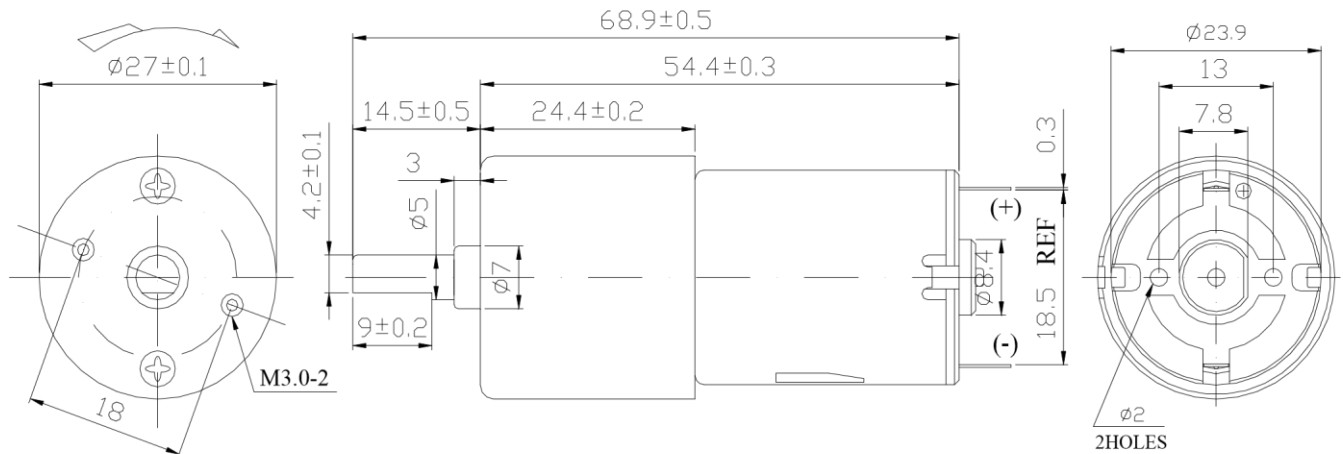

YG2734 DATASHEET

VOLTAGE		NO LOAD		STALL	
OPERATING RANGE	NOMINAL	SPEED (r.p.m)	CURRENT (A)	CURRENT (A)	TORQUE (g.cm)
6.0~12.0V	12.0V	36.0	0.07	1.38	12000