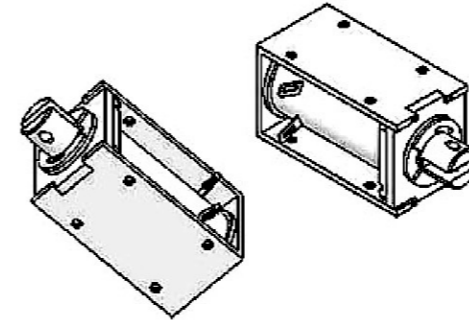

unit : mm

SS0902 (RoHS)	
RATED VOLTAGE	DC12V
OPERATION VOLTAGE RANGE	DC10.8V~DC13.2V
RATED CURRENT	0.5A
DC RESISTANCE	24Ω ± 10% AT 20°C
PULL FORCE	RATED VOLTAGE DC 12V STROKE 0MM , FORCE ≥ 1780g STROKE10MM , FORCE ≥ 110g