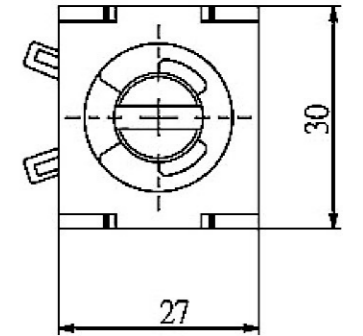

unit : mm

SS0902 (RoHS)	
RATED VOLTAGE	DC12V
OPERATION VOLTAGE RANGE	DC10.8V~DC13.2V
RATED CURRENT	0.5A
DC RESISTANCE	24Ω ± 10% AT 20°C
PULL FORCE	RATED VOLTAGE DC 12V STROKE 0MM , FORCE ≥ 1780g STROKE10MM , FORCE ≥ 110g