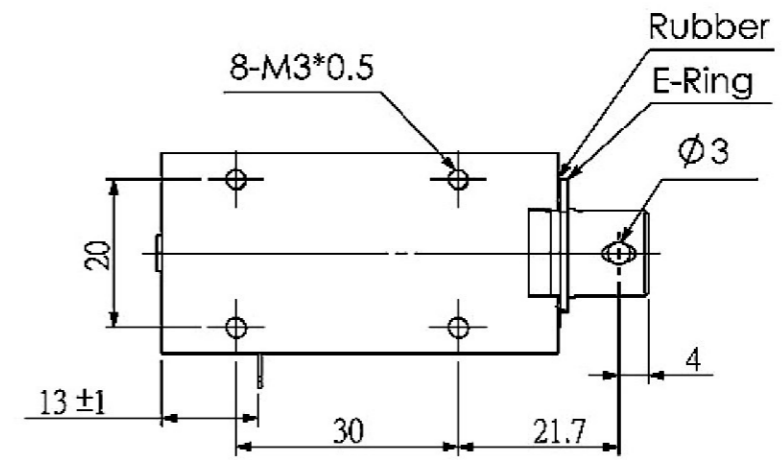

unit : mm

SS0902 (RoHS)	
RATED VOLTAGE	DC12V
OPERATION VOLTAGE RANGE	DC10.8V~DC13.2V
RATED CURRENT	0.5A
DC RESISTANCE	24Ω ± 10% AT 20°C
PULL FORCE	RATED VOLTAGE DC 12V STROKE 0MM , FORCE ≥ 1780g STROKE10MM , FORCE ≥ 110g