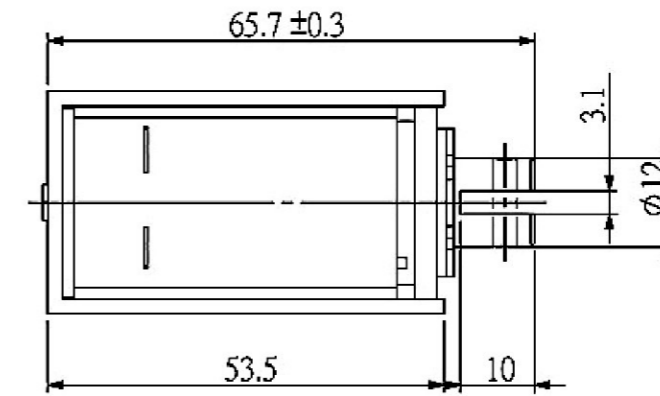

unit : mm

SS0902 (RoHS)	
RATED VOLTAGE	DC12V
OPERATION VOLTAGE RANGE	DC10.8V~DC13.2V
RATED CURRENT	0.5A
DC RESISTANCE	24Ω ± 10% AT 20°C
PULL FORCE	RATED VOLTAGE DC 12V STROKE 0MM , FORCE ≥ 1780g STROKE10MM , FORCE ≥ 110g