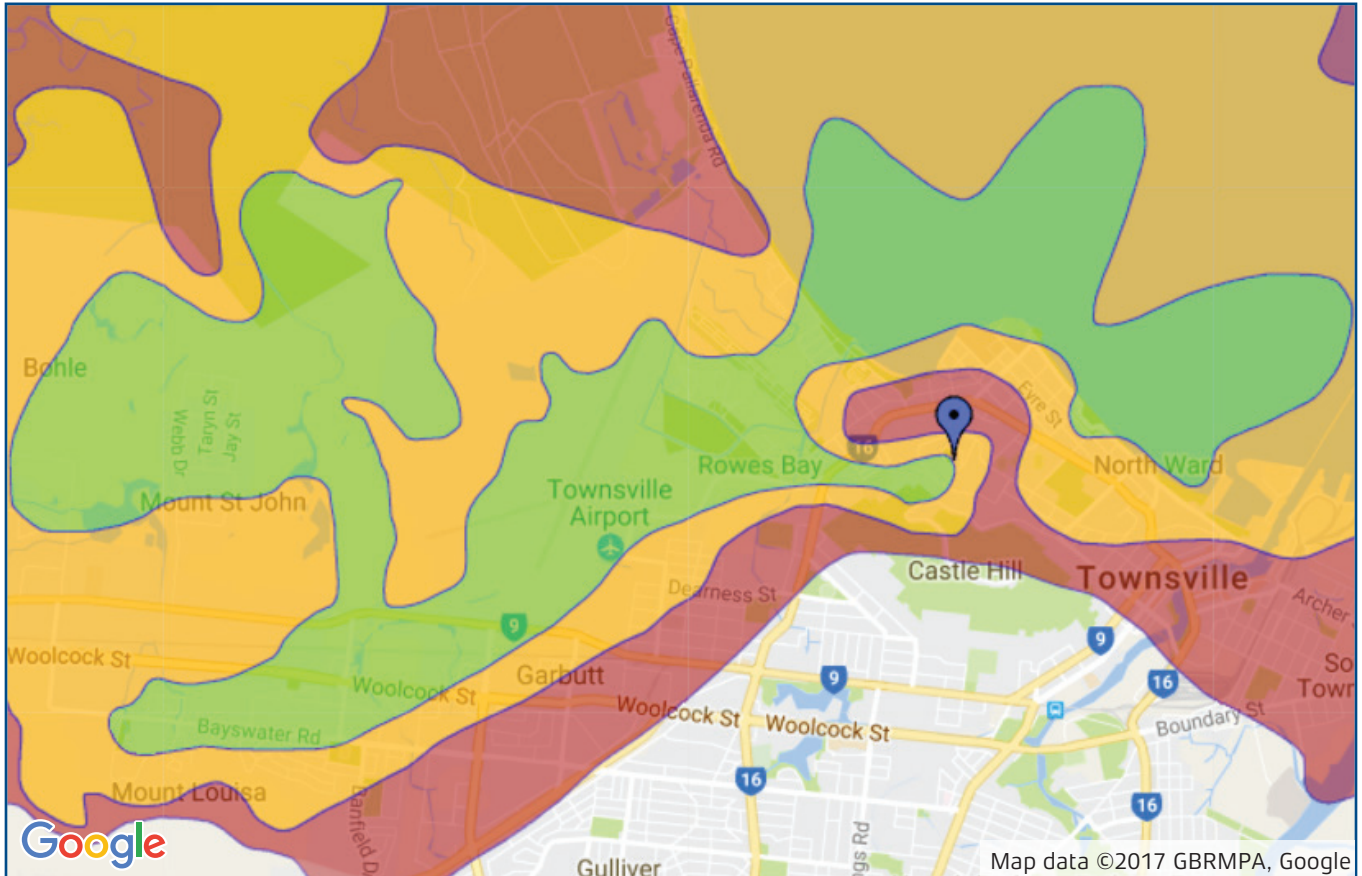

KINGRAY DIGITAL TV ANTENNA GUIDE

NORTH TOWNSVILLE QLD

Main Coverage KMLP01/K-PANEL

Adequate Coverage K-PANEL

Station Name	Channel
ABC	46
SBS	51
Seven Queensland	47
WIN	49
Southern Cross Austereo	48

- Transmitter is located at YARRAWONGA
- Mount antenna in the horizontal position

- Disclaimer: This coverage is indicative only.
Reception can be affected by multiple external factors.

* Best suited for use within 10km of this transmitter.