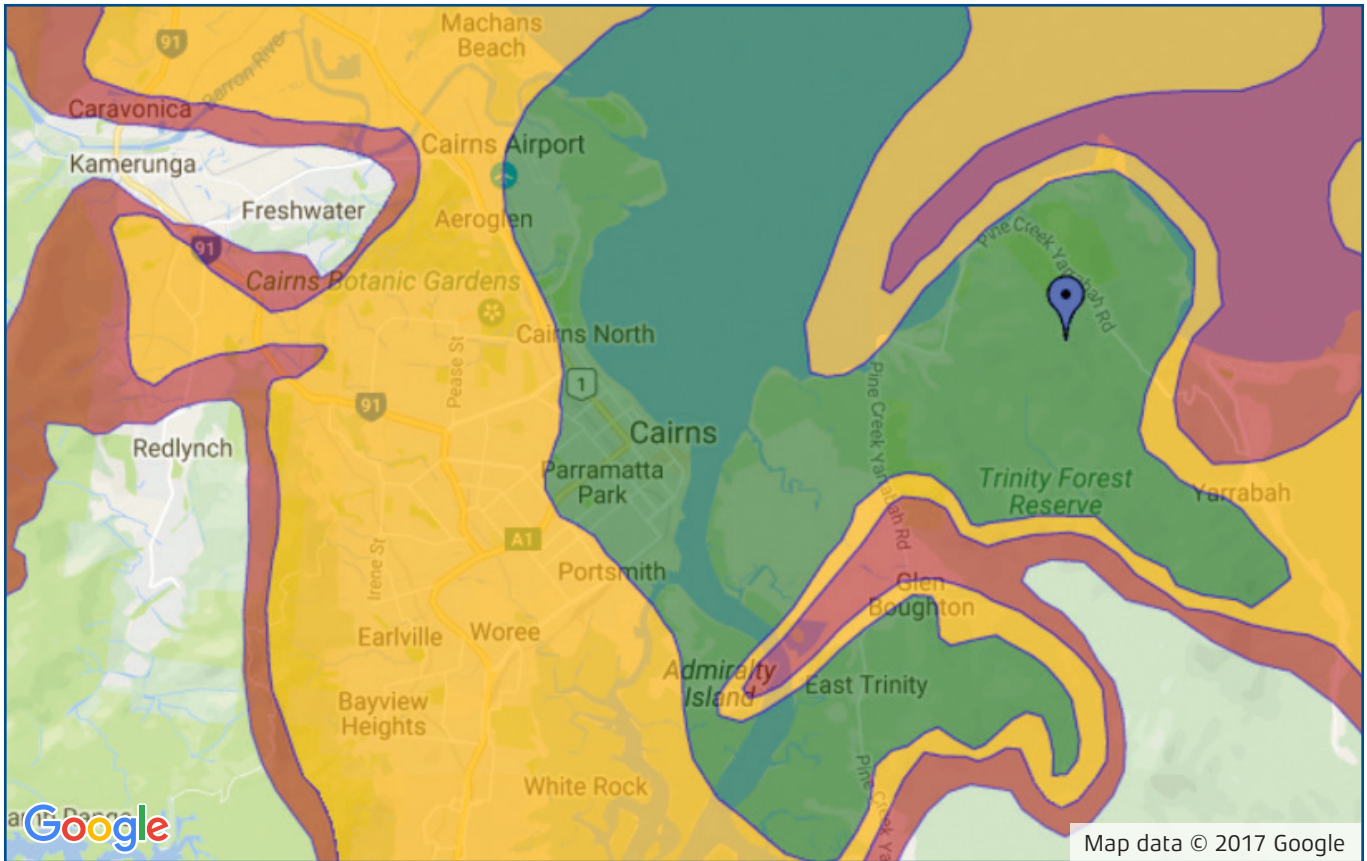

# KINGRAY DIGITAL TV ANTENNA GUIDE

## CAIRNS EAST QLD

**Main Coverage**  
KMLP01/K-PANEL

**Adequate Coverage**  
K-PANEL

Station Name	Channel
ABC	42
SBS	45
Seven Queensland	43
WIN	41
Southern Cross Austereo	44

- Transmitter is located at MT YARRABAH
- Mount antenna in the vertical position