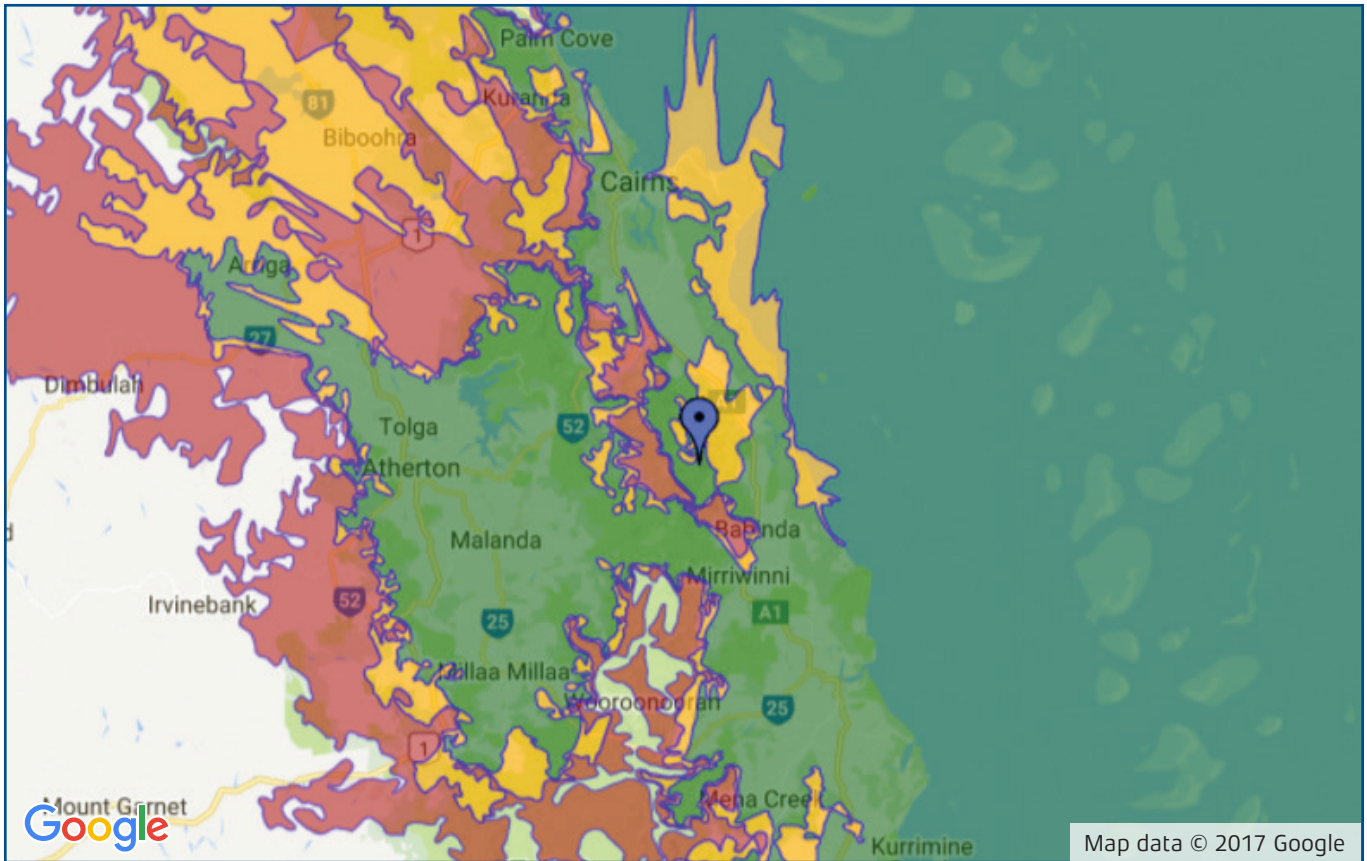

KINGRAY DIGITAL TV ANTENNA GUIDE

CAIRNS QLD

Main Coverage
KVHFY4 / KVHFY6

Adequate Coverage
KVHFY6

Station Name	Channel
ABC	8
SBS	7
Seven Queensland	11
WIN	12
Southern Cross Austereo	6

- Transmitter is located at MT BELLENDEN KER
- Mount antenna in the horizontal position

- Disclaimer: This coverage is indicative only.
Reception can be affected by multiple external factors.
• Best suited for use within 15km of this transmitter.

Recommended Kingray Antennas for this transmitter