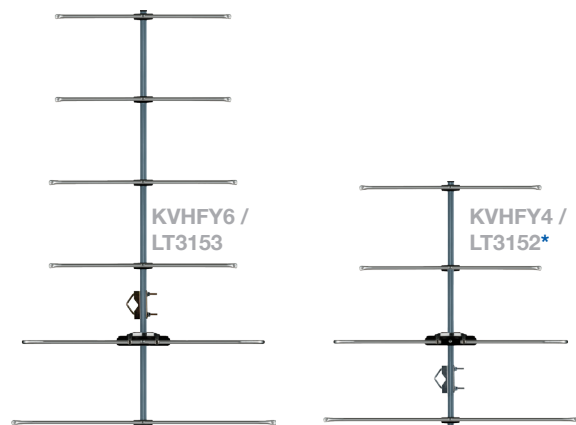

KINGRAY DIGITAL TV ANTENNA GUIDE

CAIRNS QLD

Main Coverage
KVHFY4 / KVHFY6

Adequate Coverage
KVHFY6

Station Name	Channel
ABC	8
SBS	7
Seven Queensland	11
WIN	12
Southern Cross Austereo	6

- Transmitter is located at MT BELLENDEN KER
- Mount antenna in the horizontal position

- Disclaimer: This coverage is indicative only.
Reception can be affected by multiple external factors.
• Best suited for use within 15km of this transmitter.

Recommended Kingray Antennas for this transmitter

Kingray Accessories:

- MDA15WDP / LT3257 (Masthead amp with 15dB gain & LTE filter)
- MHW35WDP / LT3251 (Masthead amp with 35dB gain & LTE filter)
- FL694LP / LT3067 (Inline filter with 55dB LTE rejection)