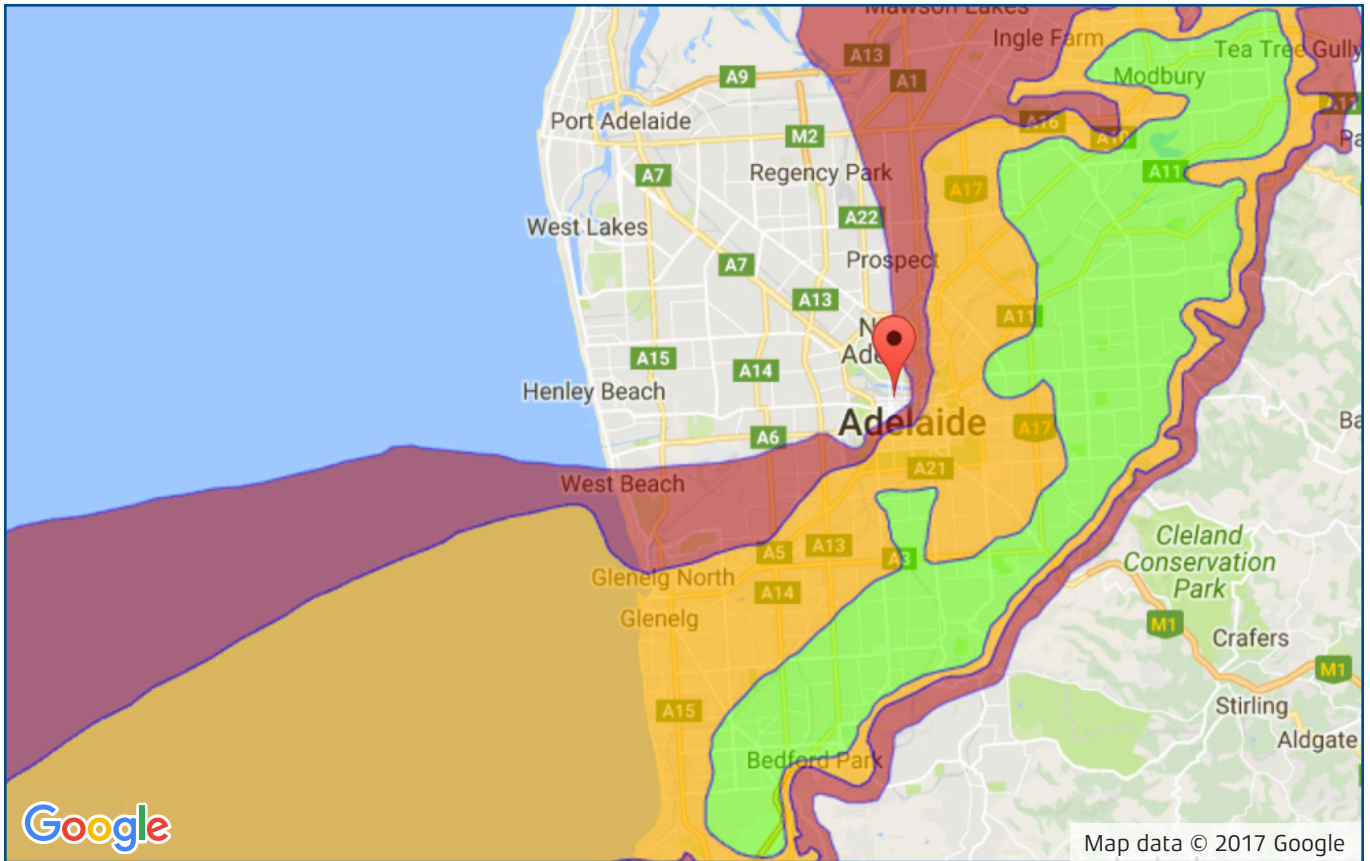

KINGRAY DIGITAL TV ANTENNA GUIDE

ADELAIDE FOOTHILLS SA

Main Coverage KMLP01/K-PANEL

Adequate Coverage K-PANEL

Station Name	Channel
ABC	39
SBS	34
Seven Network	35
Nine Network	36
Network Ten	37

- Transmitter is located at ADELAIDE
- Mount antenna in the horizontal position

- Disclaimer: This coverage is indicative only.
Reception can be affected by multiple external factors.
• Best suited for use within 10km of this transmitter.

Recommended Kingray Antennas for this transmitter