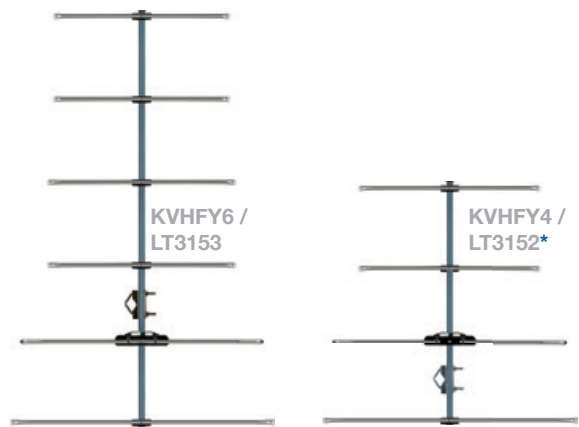

Recommended Kingray Antennas for this transmitter

Kingray Accessories:

- MDA15WDP / LT3257 (Masthead amp with 15dB gain & LTE filter)
- MHW35WDP / LT3251 (Masthead amp with 35dB gain & LTE filter)
- FL694LP / LT3067 (Inline filter with 55dB LTE rejection)

☎ 1300 463 463 ↗ kingray.net.au

A division of Standard Communications Pty Ltd.
Head Office: PO Box 96, Winston Hills, NSW 2153, Australia.
New Zealand: PO Box 58446 Botany, Auckland, 2163, NZ. T: (09) 274 0955.
All international enquiries email: export@gme.net.au