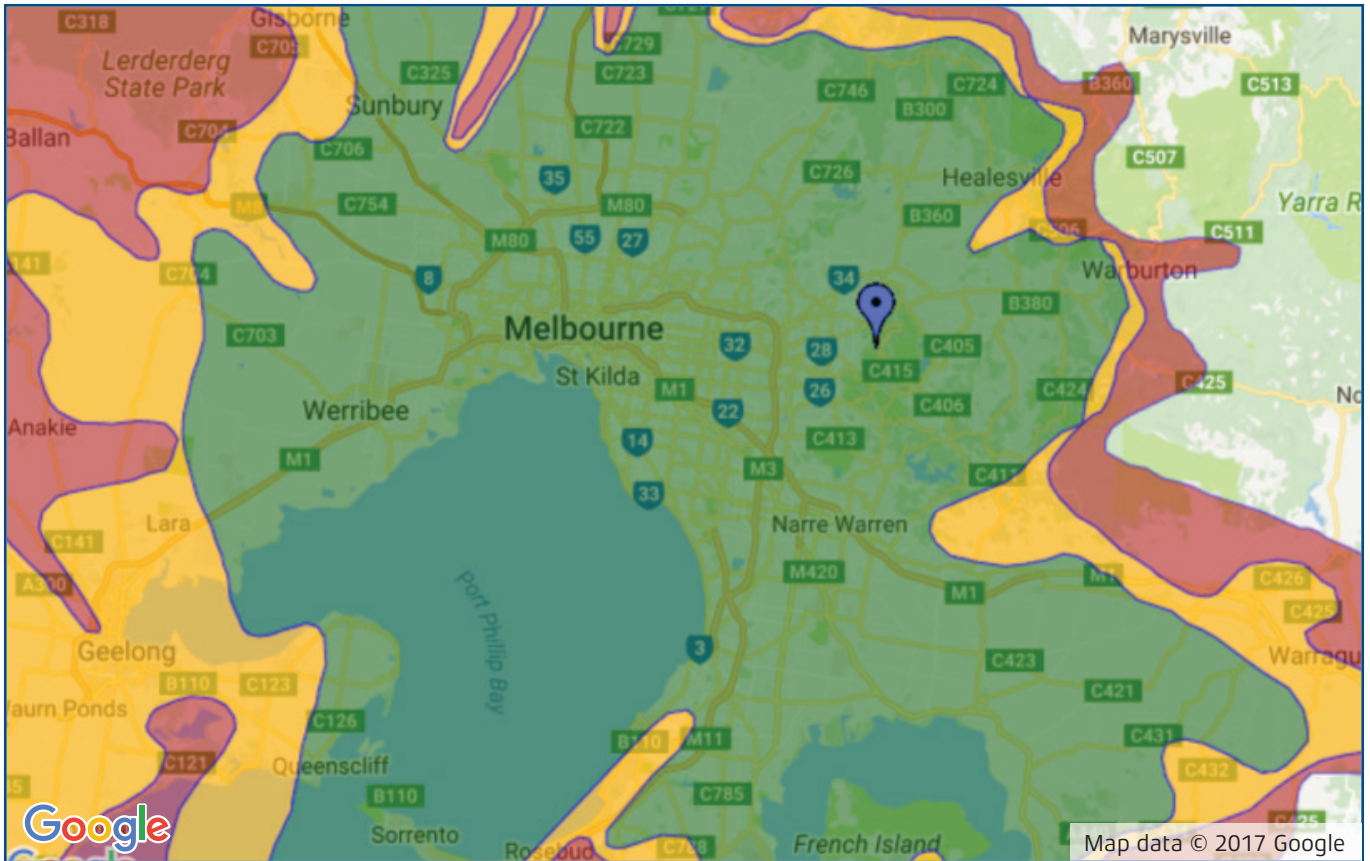

# KINGRAY DIGITAL TV ANTENNA GUIDE

## MELBOURNE VIC

**Main Coverage**  
KVHFY4 / KVHFY6

**Adequate Coverage**  
KVHFY6

Station Name	Channel
ABC	12
SBS	7
Seven Network	6
Nine Network	8
Network Ten	11

- Transmitter located in the Mt Dandenong area
- Mount antenna in the horizontal position

- Disclaimer: This coverage is indicative only.  
Reception can be affected by multiple external factors.  
• Best suited for use within 15km of this transmitter.