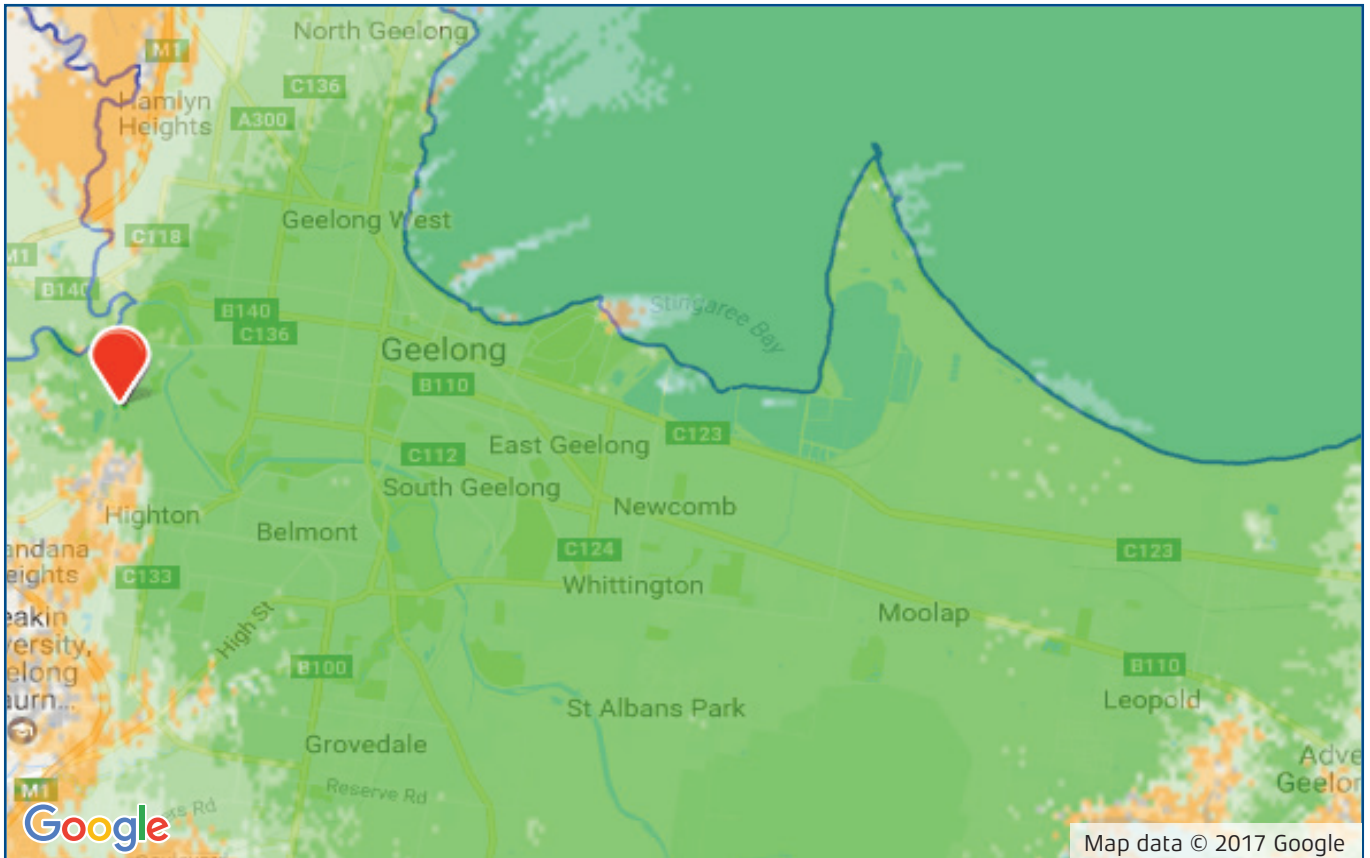

# KINGRAY DIGITAL TV ANTENNA GUIDE

## GEELONG VIC

**Main Coverage**  
KMLP01/K-PANEL

**Adequate Coverage**  
K-PANEL

Station Name	Channel
ABC	49
SBS	50
Seven Network	46
Nine Network	47
Network Ten	48

- Transmitter is located at HIGHTON
- Mount antenna in the horizontal position