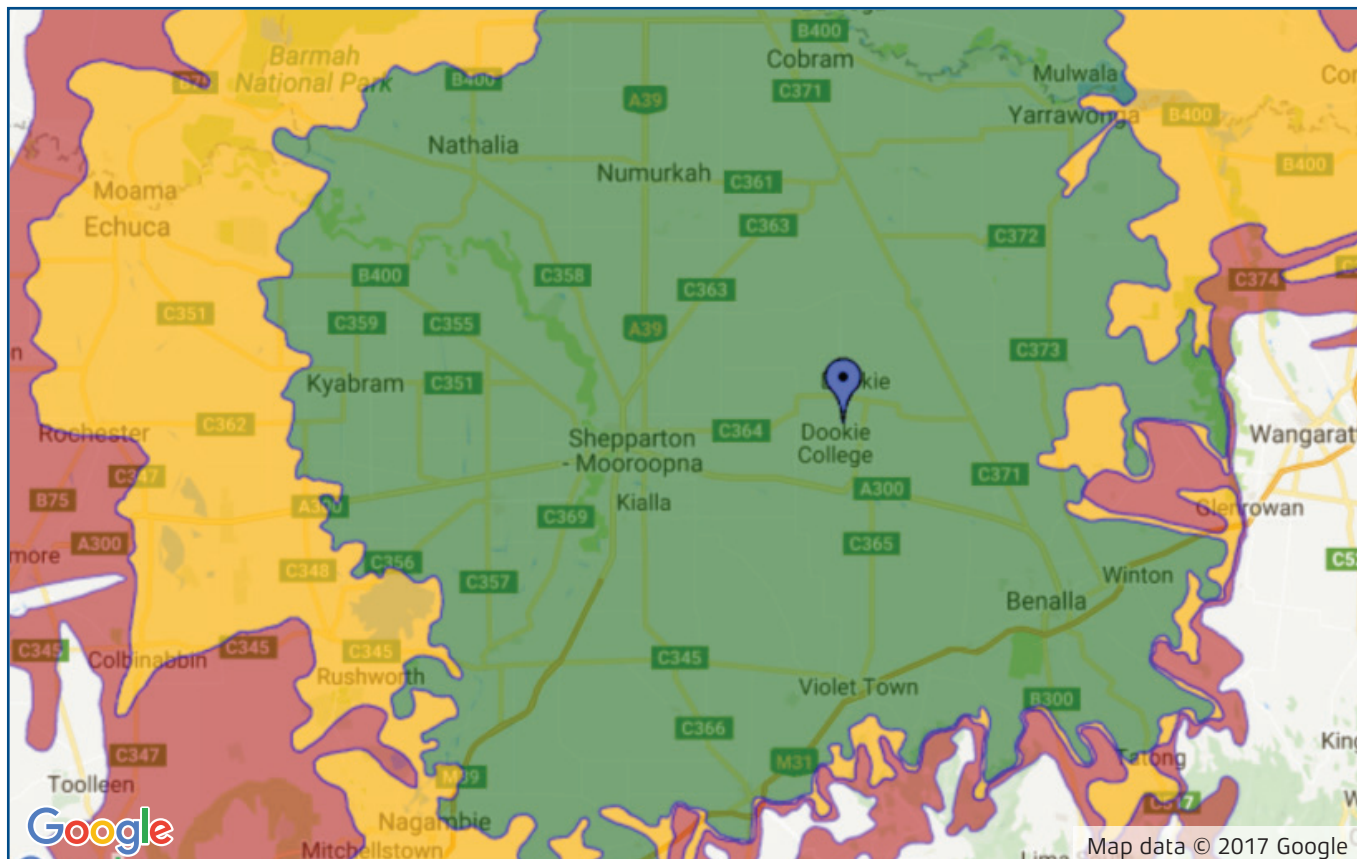

# KINGRAY DIGITAL TV ANTENNA GUIDE

## SHEPPARTON VIC

### Adequate Coverage K-PANEL

Station Name	Channel
WIN	35
ABC	37
SBS	36
Prime	34
Southern Cross Austereo	38

- Transmitter is located at MT MAJOR
- Mount antenna in the horizontal position

- Disclaimer: This coverage is indicative only.  
Reception can be affected by multiple external factors.  
\* Best suited for use within 10km of this transmitter.