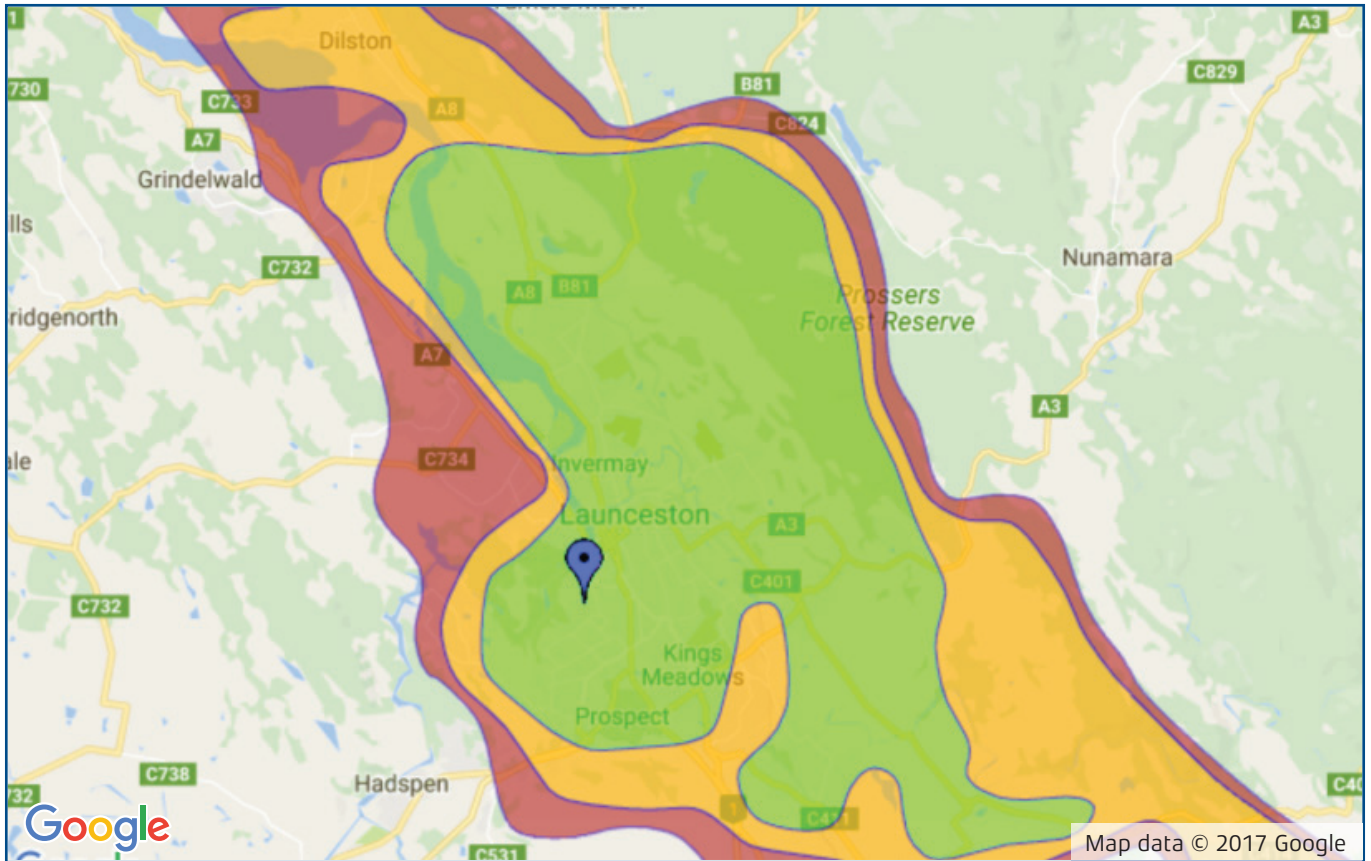

# KINGRAY DIGITAL TV ANTENNA GUIDE

## LAUNCESTON TAS

**Main Coverage**  
KMLP01/K-PANEL

**Adequate Coverage**  
K-PANEL

Station Name	Channel
ABC	41
SBS	44
Southern Cross Austereo	45
WIN	42
Ten Tasmania	43

- Transmitter is located at MT BARROW  
- Mount antenna in the horizontal position

- Disclaimer: This coverage is indicative only.  
Reception can be affected by multiple external factors.  
• Best suited for use within 10km of this transmitter.