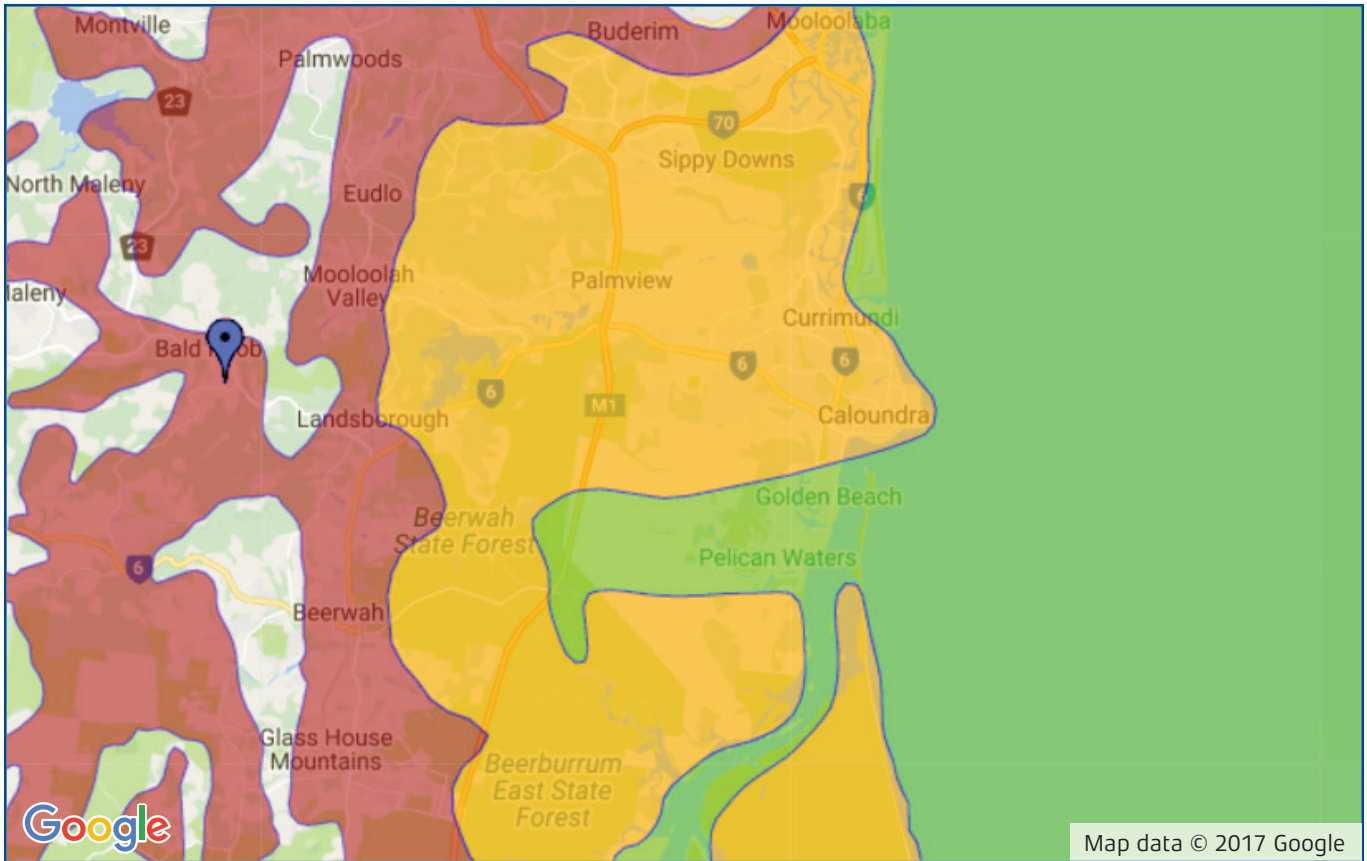

KINGRAY DIGITAL TV ANTENNA GUIDE

SUNSHINE COAST NORTH QLD

Main Coverage KMLP01/K-PANEL

Adequate Coverage K-PANEL

Station Name	Channel
ABC	49
SBS	50
7	48
WIN	46
Southern Cross Austereo	47

- Transmitter is located at BALD KNOB
- Mount antenna in the horizontal position

- Disclaimer: This coverage is indicative only.
Reception can be affected by multiple external factors.

* Best suited for use within 10km of this transmitter.

Recommended Kingray Antennas for this transmitter