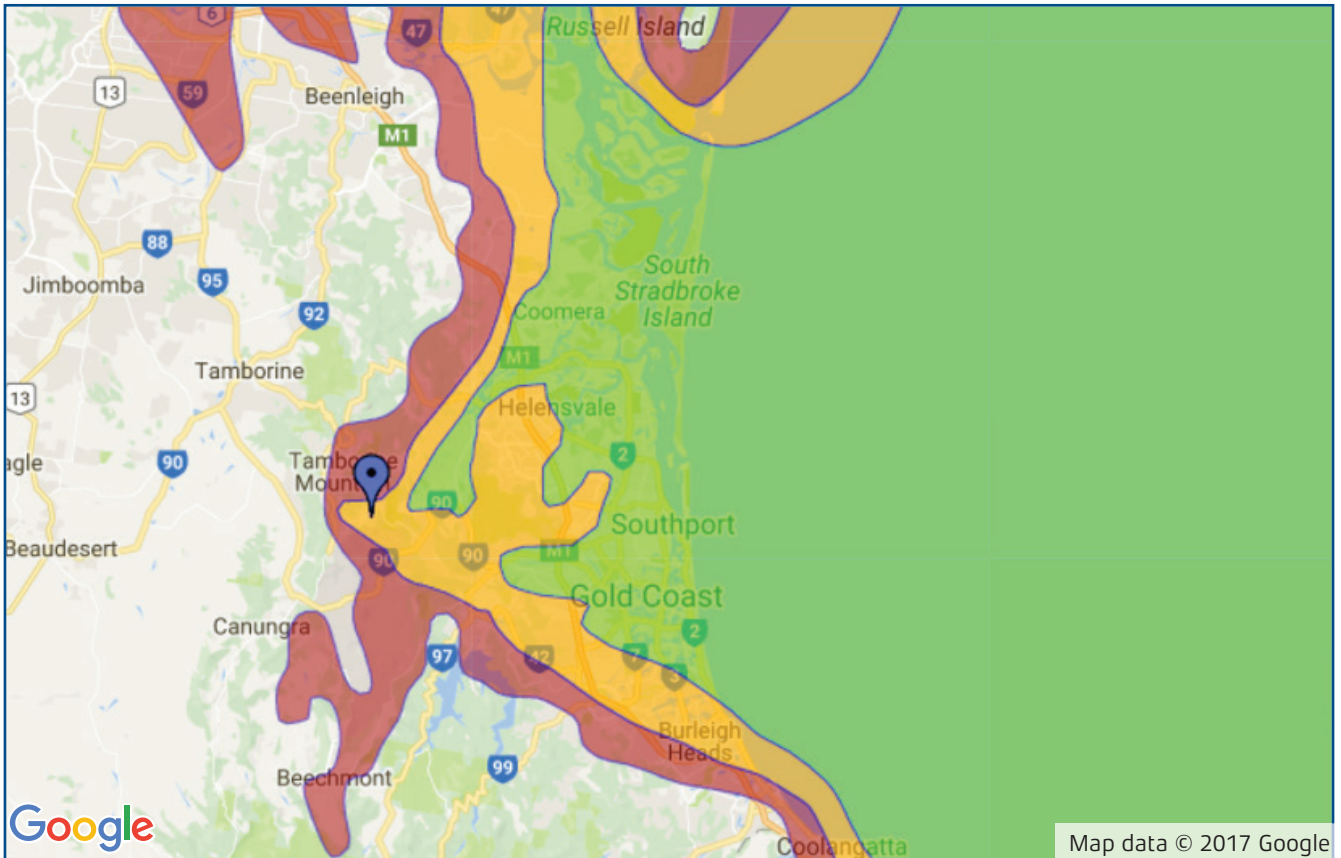

KINGRAY DIGITAL TV ANTENNA GUIDE

GOLD COAST QLD

Main Coverage KMLP01/K-PANEL

Adequate Coverage K-PANEL

Station Name	Channel
ABC	41
SBS	40
Seven Network	42
Nine Network	45
Network Ten	44
Prime	46
NBN	47
Southern Cross Austereo	48

- Transmitter is located at MOUNT TAMBORINE
- Mount antenna in the horizontal position

- Disclaimer: This coverage is indicative only.
Reception can be affected by multiple external factors.

Recommended Kingray Antennas for this transmitter