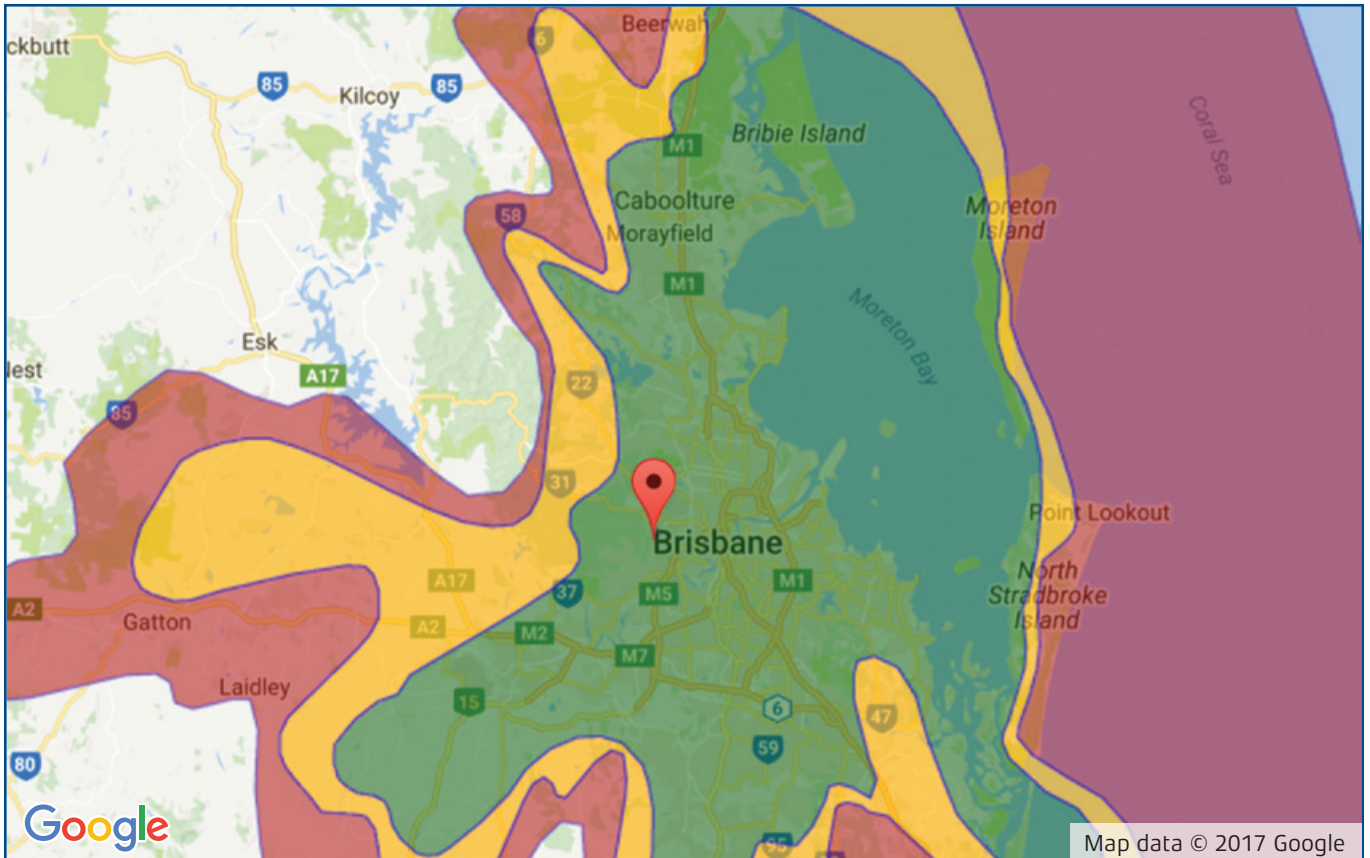

KINGRAY DIGITAL TV ANTENNA GUIDE

BRISBANE QLD

Main Coverage
KVHFY4 / KVHFY6

Adequate Coverage
KVHFY6

Station Name	Channel
ABC	12
SBS	7
Seven Network	6
Nine Network	8
Network Ten	11

- Transmitter is located at Mount Coot-Tha
- Mount antenna in the horizontal position

- Disclaimer: This coverage is indicative only.
Reception can be affected by multiple external factors.
• Best suited for use within 15km of this transmitter.

Recommended Kingray Antennas for this transmitter