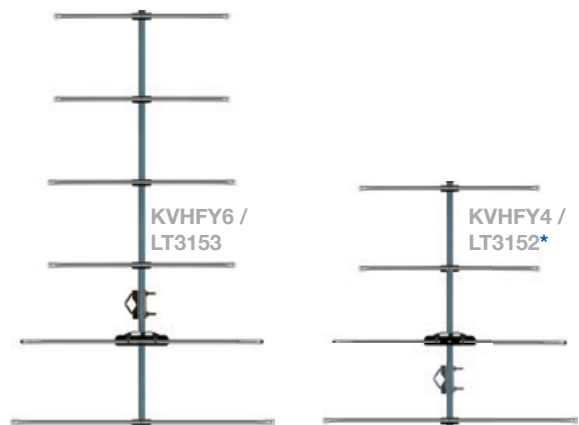

KINGRAY DIGITAL TV ANTENNA GUIDE

BRISBANE QLD

Main Coverage
KVHFY4 / KVHFY6

Adequate Coverage
KVHFY6

Station Name	Channel
ABC	12
SBS	7
Seven Network	6
Nine Network	8
Network Ten	11

- Transmitter is located at Mount Coot-Tha
- Mount antenna in the horizontal position

- Disclaimer: This coverage is indicative only.
Reception can be affected by multiple external factors.
• Best suited for use within 15km of this transmitter.

Recommended Kingray Antennas for this transmitter

Kingray Accessories:

- MDA15WDP / LT3257 (Masthead amp with 15dB gain & LTE filter)
- MHW35WDP / LT3251 (Masthead amp with 35dB gain & LTE filter)
- FL694LP / LT3067 (Inline filter with 55dB LTE rejection)