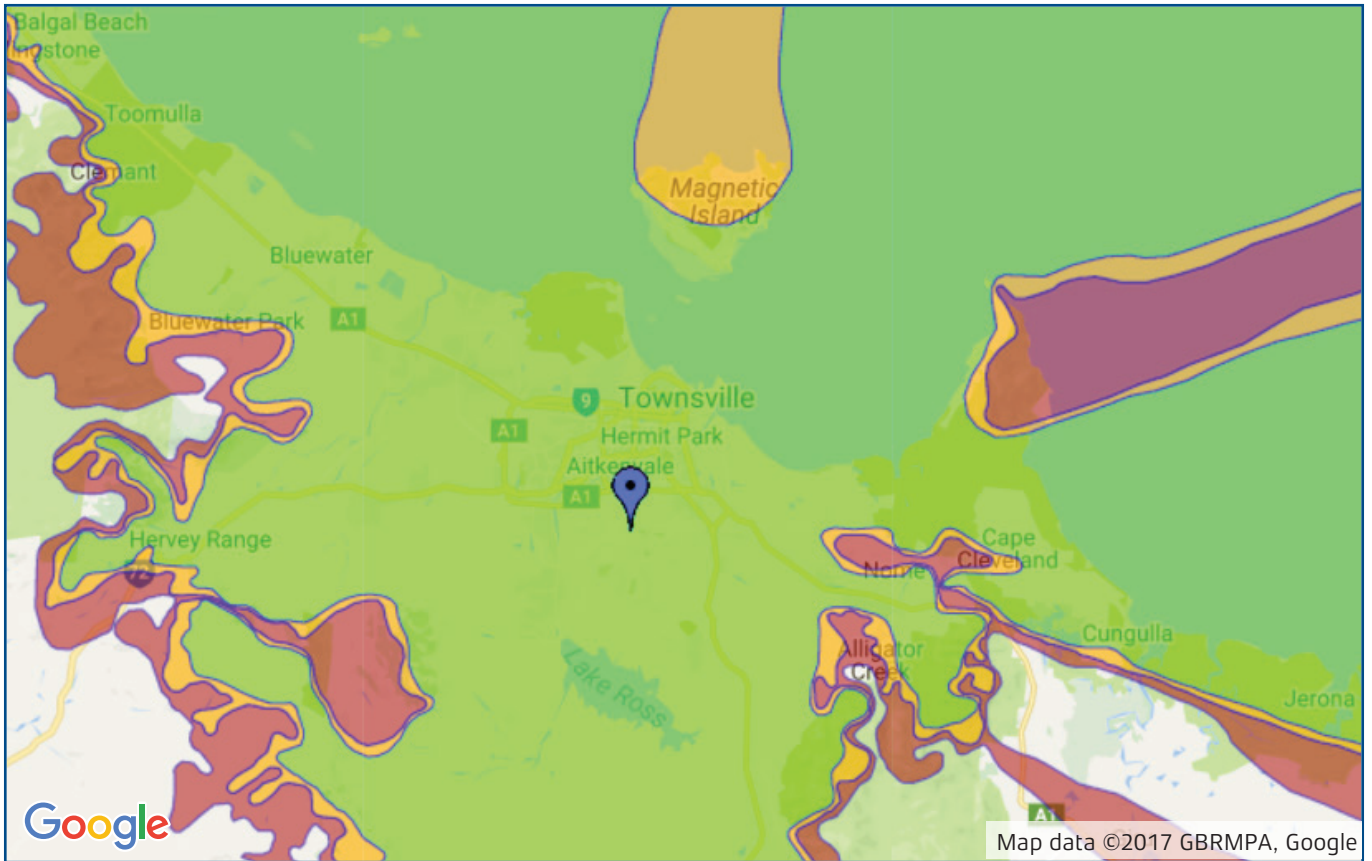

KINGRAY DIGITAL TV ANTENNA GUIDE

TOWNSVILLE QLD

Main Coverage KMLP01/K-PANEL

Adequate Coverage K-PANEL

Station Name	Channel
ABC	34
WIN	35
SBS	37
Seven Queensland	38
Southern Cross Austereo	36

- Transmitter is located at MOUNT STUART
- Mount antenna in the horizontal position

- Disclaimer: This coverage is indicative only.
Reception can be affected by multiple external factors.

* Best suited for use within 10km of this transmitter.

Recommended Kingray Antennas for this transmitter