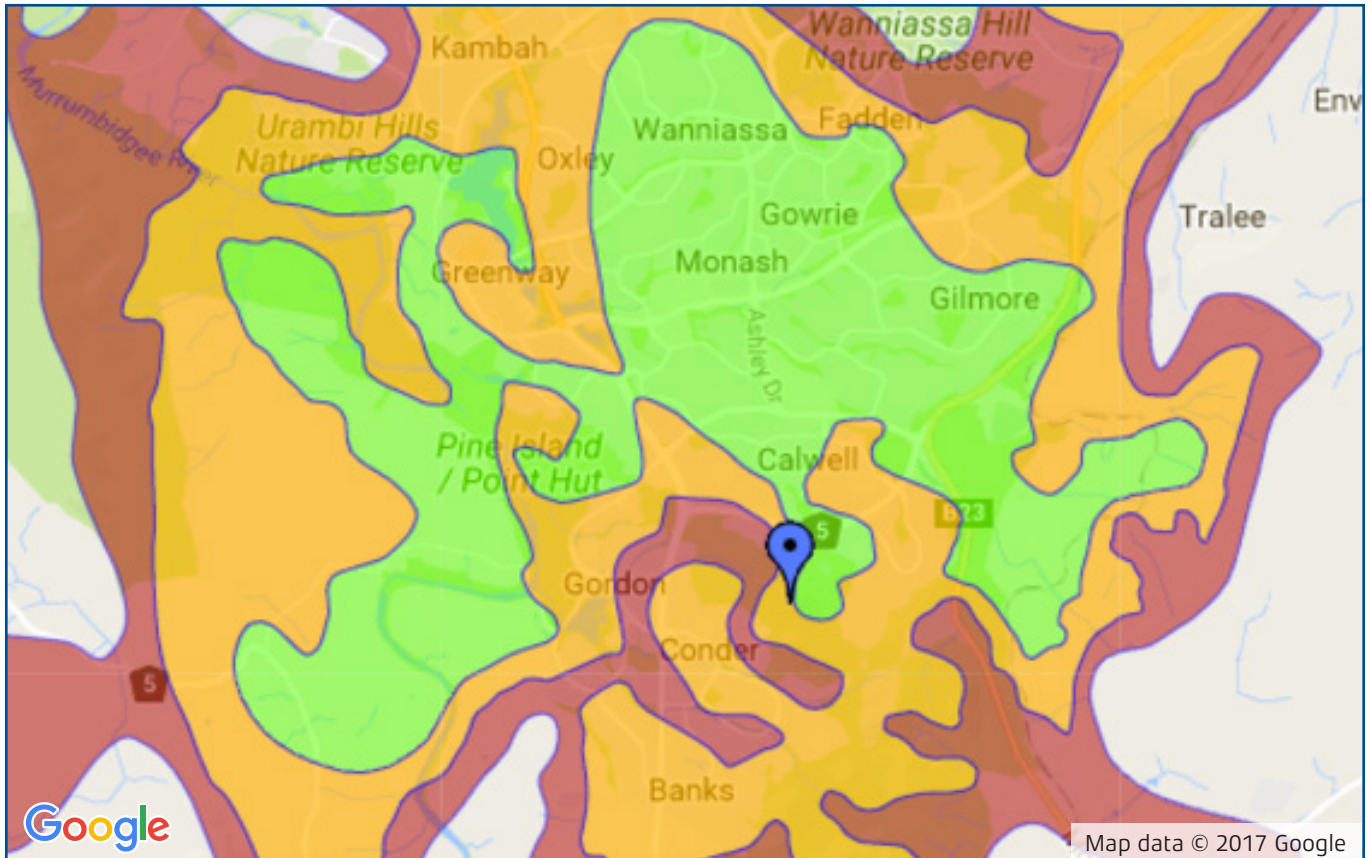

# KINGRAY DIGITAL TV ANTENNA GUIDE

## TUGGERANONG NSW

### Adequate Coverage K-PANEL

Station Name	Channel
ABC	41
SBS	45
Prime	42
WIN	43
Southern Cross Austereo	44

- Transmitter is located at TUGGERANONG HILL
- Mount antenna in the horizontal position

- Disclaimer: This coverage is indicative only.  
Reception can be affected by multiple external factors.  
• Best suited for use within 10km of this transmitter.