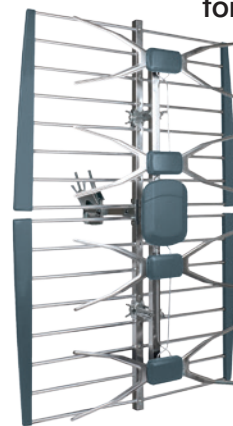

### Main Coverage KMLP01/K-PANEL

### Adequate Coverage K-PANEL

Station Name	Channel
ABC	41
SBS	45
Prime	42
WIN	43
Southern Cross Austereo	44

- Transmitter is located at TUGGERANONG HILL
- Mount antenna in the horizontal position

- Disclaimer: This coverage is indicative only.  
Reception can be affected by multiple external factors.  
• Best suited for use within 10km of this transmitter.

### Recommended Kingray Antennas for this transmitter

K-PANEL/LT3153

KMLP01/LT3151\*