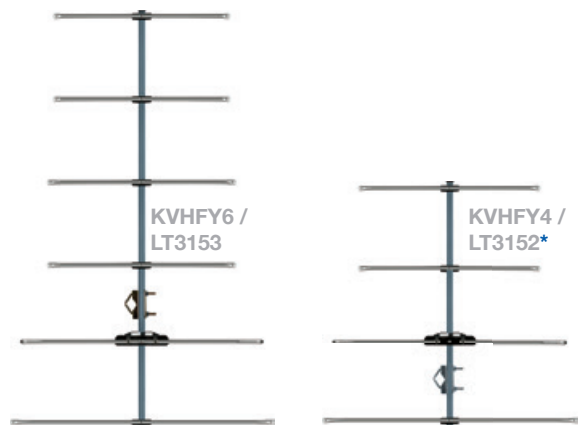

KINGRAY DIGITAL TV ANTENNA GUIDE

SYDNEY NSW

Main Coverage
KVHFY4 / KVHFY6

Adequate Coverage
KVHFY6

Station Name	Channel
ABC	12
SBS	7
Seven Network	6
Nine Network	8
Network Ten	11

- Transmitter located in the Atarmon area
- Mount antenna in the horizontal position

- Disclaimer: This coverage is indicative only.
Reception can be affected by multiple external factors.
• Best suited for use within 15km of this transmitter.

Recommended Kingray Antennas for this transmitter

Kingray Accessories:

- MDA15WDP / LT3257 (Masthead amp with 15dB gain & LTE filter)
- MHW35WDP / LT3251 (Masthead amp with 35dB gain & LTE filter)
- FL694LP / LT3067 (Inline filter with 55dB LTE rejection)