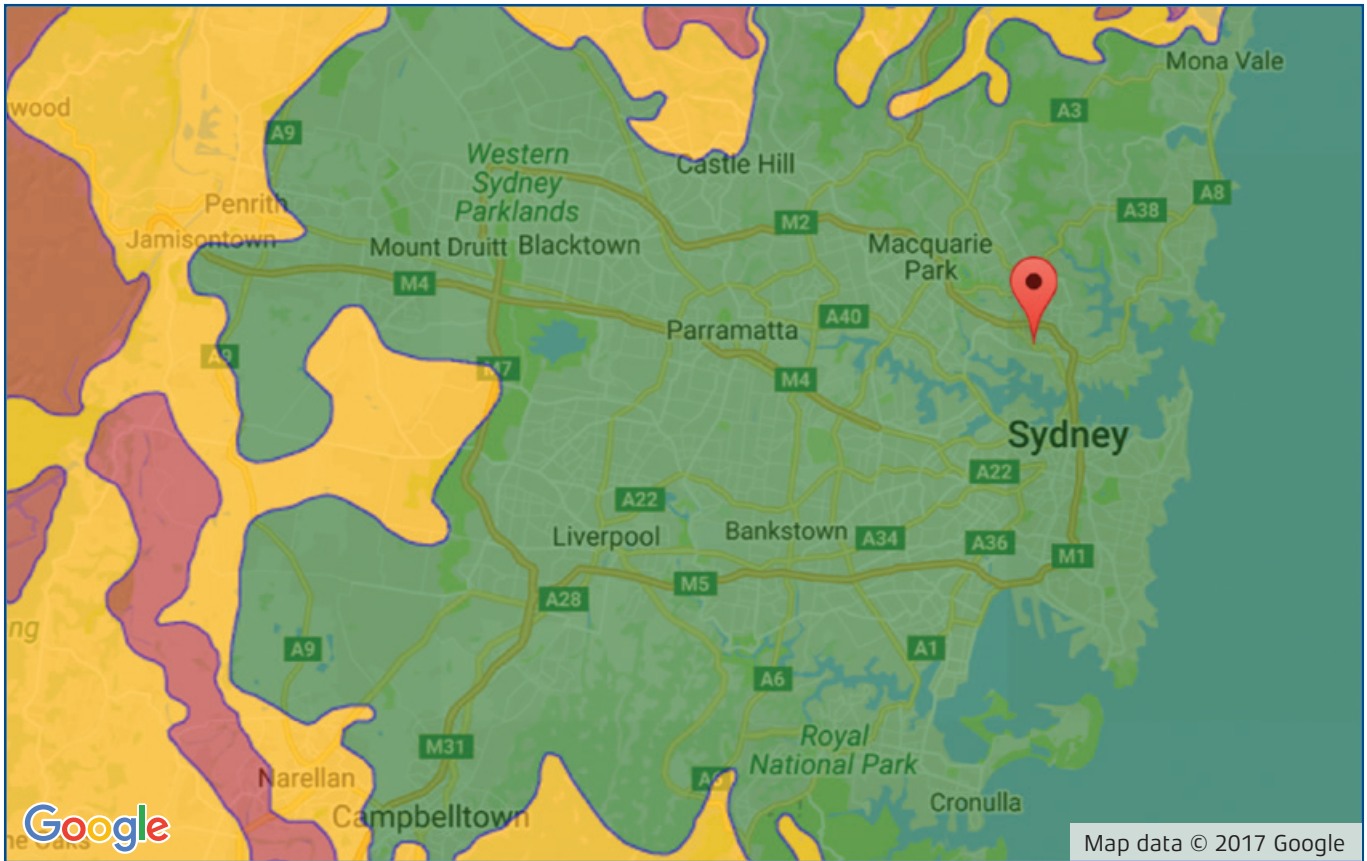

KINGRAY DIGITAL TV ANTENNA GUIDE

SYDNEY NSW

Main Coverage
KVHFY4 / KVHFY6

Adequate Coverage
KVHFY6

Station Name	Channel
ABC	12
SBS	7
Seven Network	6
Nine Network	8
Network Ten	11

- Transmitter located in the Atarmon area
- Mount antenna in the horizontal position

- Disclaimer: This coverage is indicative only.
Reception can be affected by multiple external factors.
• Best suited for use within 15km of this transmitter.

Recommended Kingray Antennas for this transmitter