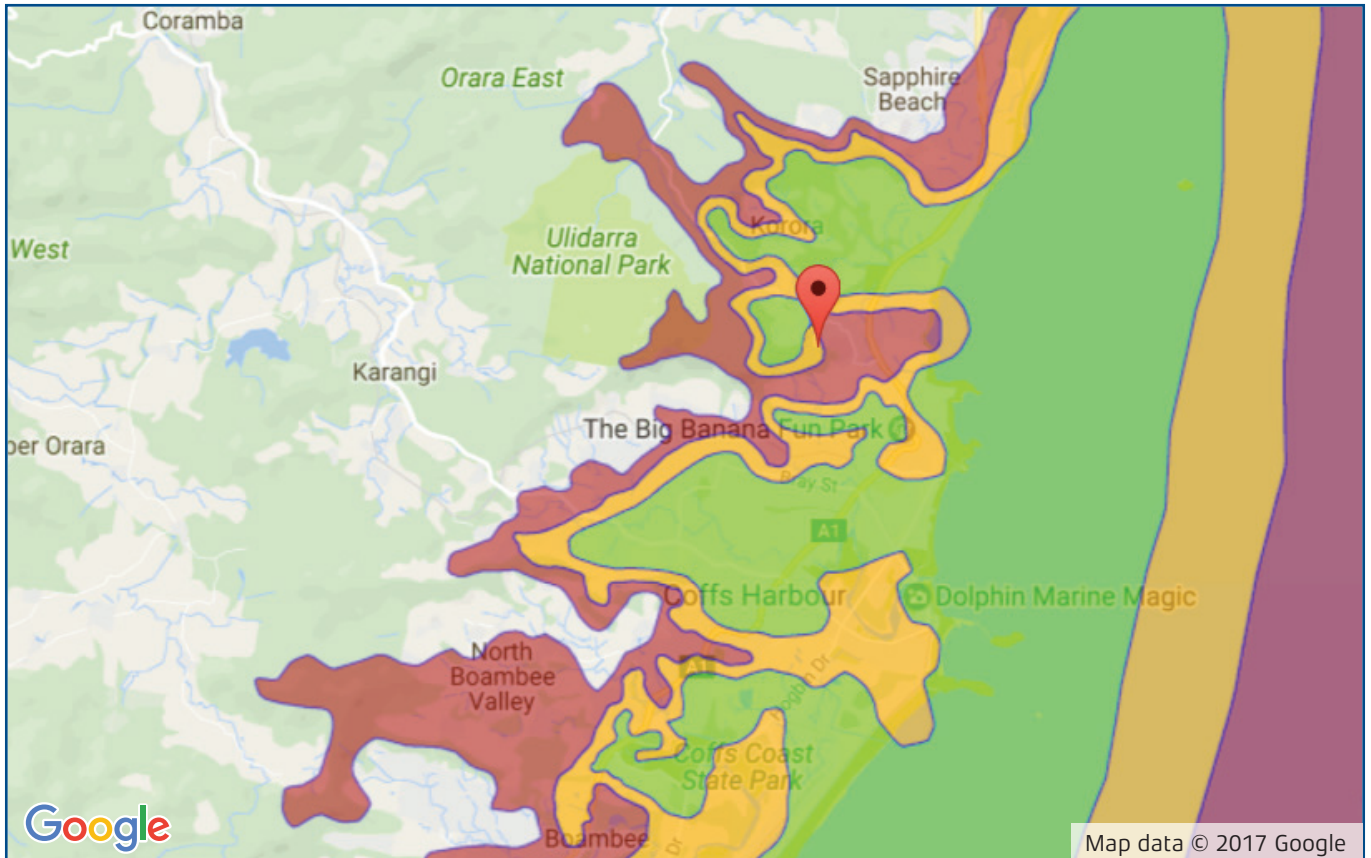

# KINGRAY DIGITAL TV ANTENNA GUIDE

## COFFS HARBOUR NSW

**Main Coverage**  
KMLP01/K-PANEL

**Adequate Coverage**  
K-PANEL

Station Name	Channel
ABC	45
SBS	41
Prime	42
NBN	43
Southern Cross Austereo	44

- Transmitter is located at KORORA
- Mount antenna in the horizontal position

- Disclaimer: This coverage is indicative only.  
Reception can be affected by multiple external factors.

\* Best suited for use within 10km of this transmitter.