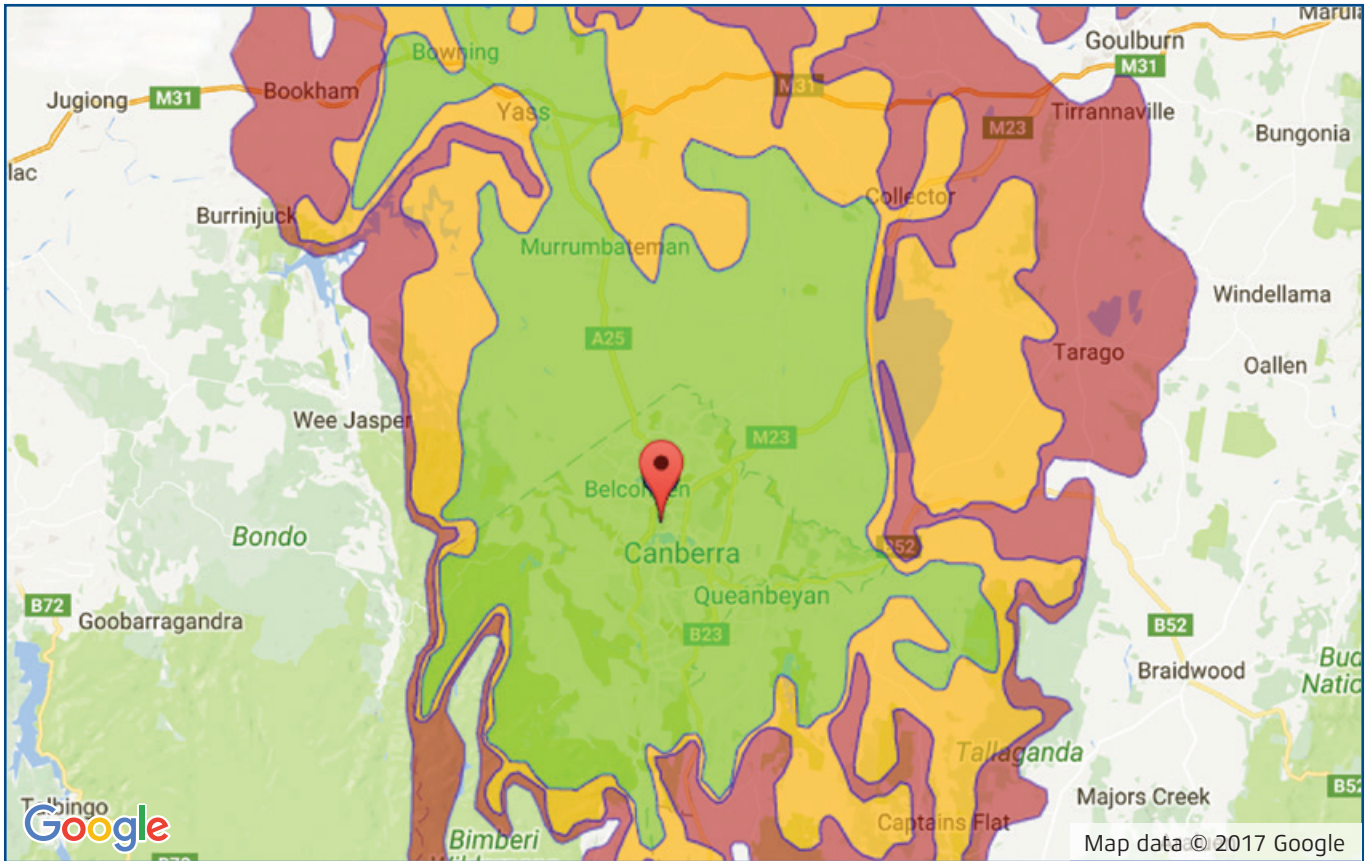

KINGRAY DIGITAL TV ANTENNA GUIDE

CANBERRA ACT

Main Coverage
KVHFY4 / KVHFY6

Adequate Coverage
KVHFY6

Station Name	Channel
ABC	8
SBS	7
Prime	12
WIN	11
Southern Cross Austereo	10

- Transmitter is located at Black Mountain
- Mount antenna in the vertical position

- Disclaimer: This coverage is indicative only.
Reception can be affected by multiple external factors.
• Best suited for use within 15km of this transmitter.

Recommended Kingray Antennas for this transmitter