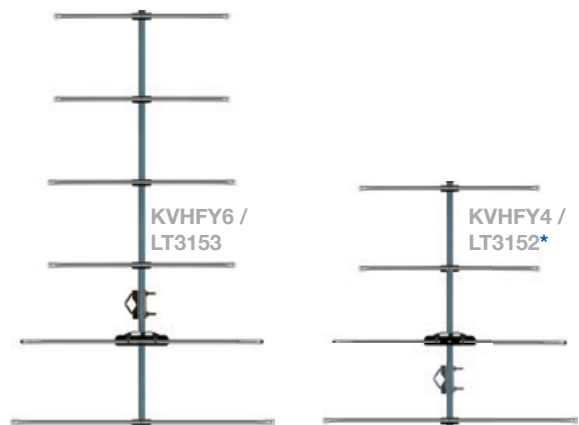

KINGRAY DIGITAL TV ANTENNA GUIDE

CANBERRA ACT

Main Coverage
KVHFY4 / KVHFY6

Adequate Coverage
KVHFY6

Station Name	Channel
ABC	8
SBS	7
Prime	12
WIN	11
Southern Cross Austereo	10

- Transmitter is located at Black Mountain
- Mount antenna in the vertical position

- Disclaimer: This coverage is indicative only.
Reception can be affected by multiple external factors.
• Best suited for use within 15km of this transmitter.

Recommended Kingray Antennas for this transmitter

Kingray Accessories:

- MDA15WDP / LT3257 (Masthead amp with 15dB gain & LTE filter)
- MHW35WDP / LT3251 (Masthead amp with 35dB gain & LTE filter)
- FL694LP / LT3067 (Inline filter with 55dB LTE rejection)