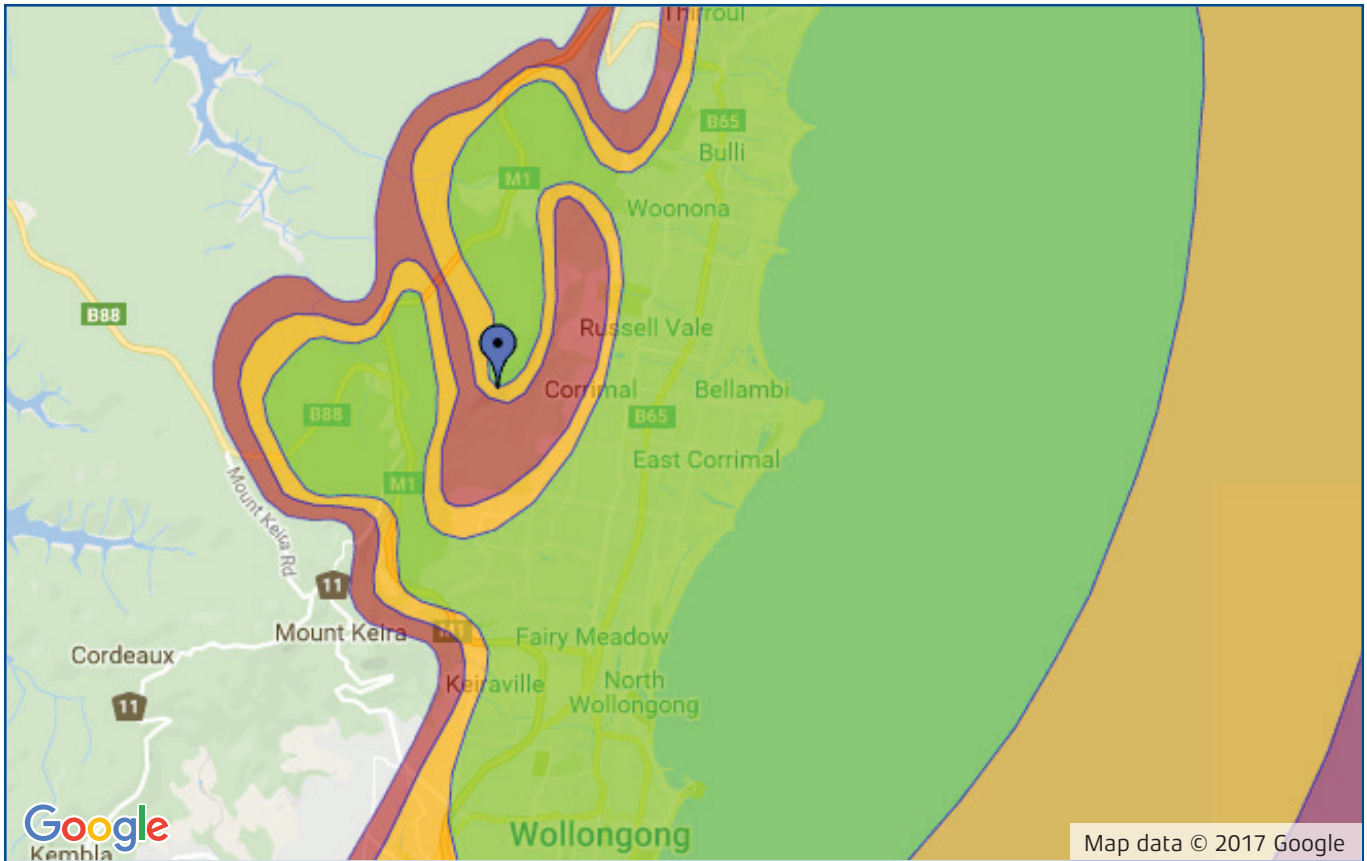

KINGRAY DIGITAL TV ANTENNA GUIDE

NORTH WOLLONGONG NSW

Main Coverage KMLP01/K-PANEL

Adequate Coverage K-PANEL

Station Name	Channel
ABC	41
SBS	44
Prime	42
WIN	40
Southern Cross Austereo	43

- Transmitter is located at BROKERS NOSE
- Mount antenna in the horizontal position

- Disclaimer: This coverage is indicative only.
Reception can be affected by multiple external factors.

* Best suited for use within 10km of this transmitter.

Recommended Kingray Antennas for this transmitter