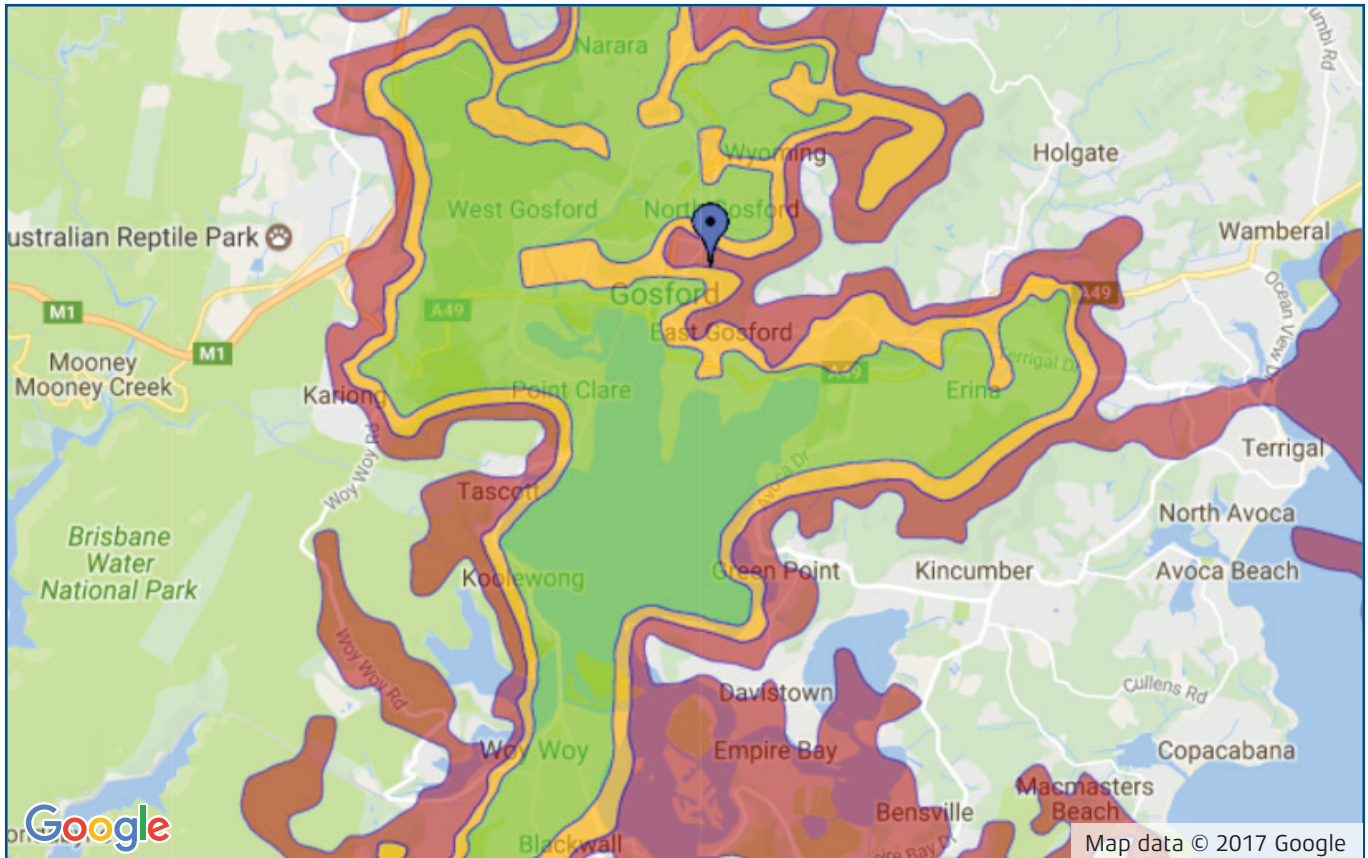

KINGRAY DIGITAL TV ANTENNA GUIDE

GOSFORD NSW

Main Coverage KMLP01/K-PANEL

Adequate Coverage K-PANEL

Station Name	Channel
ABC	41
SBS	40
Seven Network	42
Nine Network	43
Network Ten	44
Prime	46
NBN	47
Southern Cross Austereo	48

- Transmitter is located at NORTH GOSFORD
- Mount antenna in the horizontal position

- Disclaimer: This coverage is indicative only.
Reception can be affected by multiple external factors.