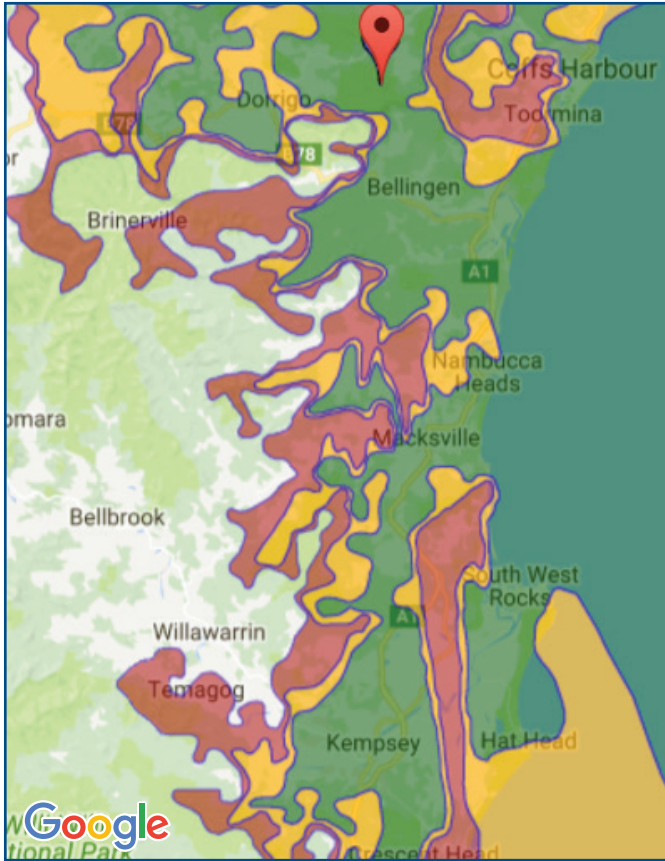

KINGRAY DIGITAL TV ANTENNA GUIDE

GRAFTON / KEMPSEY / COFFS HARBOUR NSW

Main Coverage
KMLP01/K-PANEL

Adequate Coverage
K-PANEL

Station Name	Channel
ABC	36
SBS	39
Prime	35
NBN	37
Southern Cross Austereo	38

- Transmitter is located at MOUNT MOOMBIL
- Mount antenna in the horizontal position

- Disclaimer: This coverage is indicative only.
Reception can be affected by multiple external factors.
• Best suited for use within 10km of this transmitter.

Recommended Kingray Antennas for this transmitter