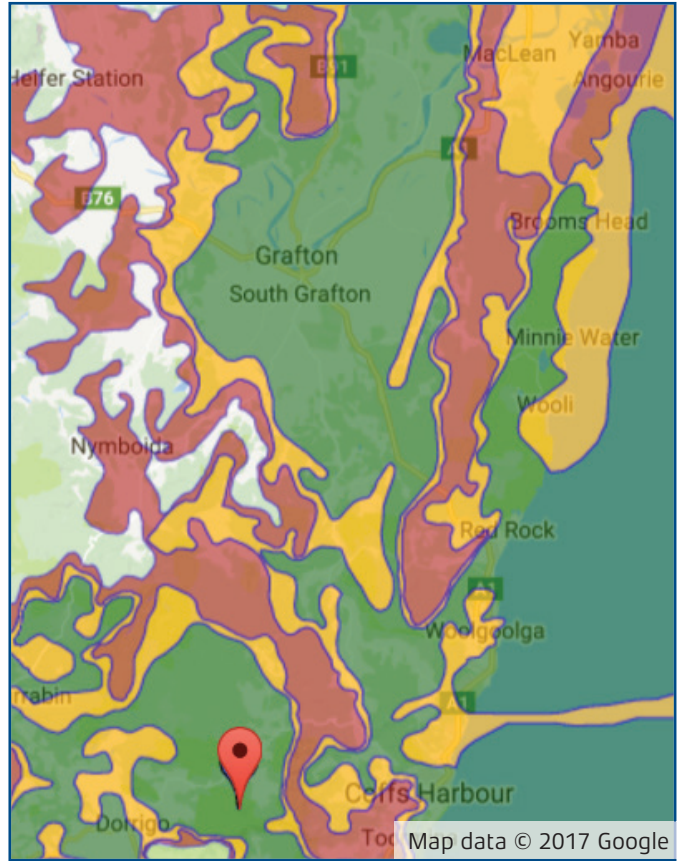

KINGRAY DIGITAL TV ANTENNA GUIDE

GRAFTON / KEMPSEY / COFFS HARBOUR NSW

Main Coverage
KMLP01/K-PANEL

Adequate Coverage
K-PANEL

Station Name	Channel
ABC	36
SBS	39
Prime	35
NBN	37
Southern Cross Austereo	38

- Transmitter is located at MOUNT MOOMBIL
- Mount antenna in the horizontal position

- Disclaimer: This coverage is indicative only.
Reception can be affected by multiple external factors.
• Best suited for use within 10km of this transmitter.

Recommended Kingray Antennas for this transmitter