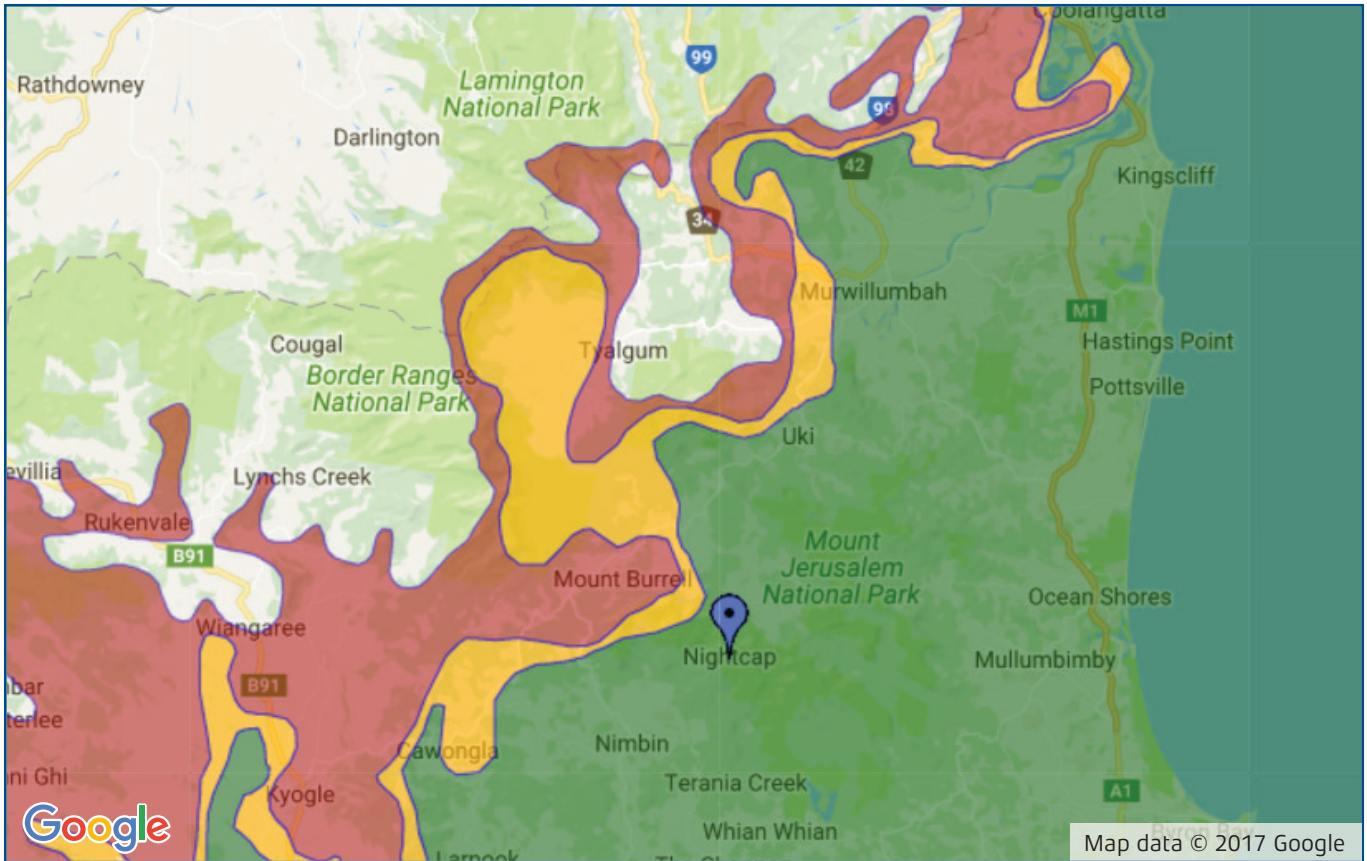

KINGRAY DIGITAL TV ANTENNA GUIDE

TWEED HEADS / BYRON BAY NSW

Main Coverage
KMLP01/K-PANEL

Adequate Coverage
K-PANEL

Station Name	Channel
ABC	29
NBN	31
Prime	30
Southern Cross Austereo	32
SBS	33

- Transmitter is located at MT NARDI
- Mount antenna in the horizontal position

- Disclaimer: This coverage is indicative only.
Reception can be affected by multiple external factors.

* Best suited for use within 10km of this transmitter.

**Recommended Kingray Antennas
for this transmitter**