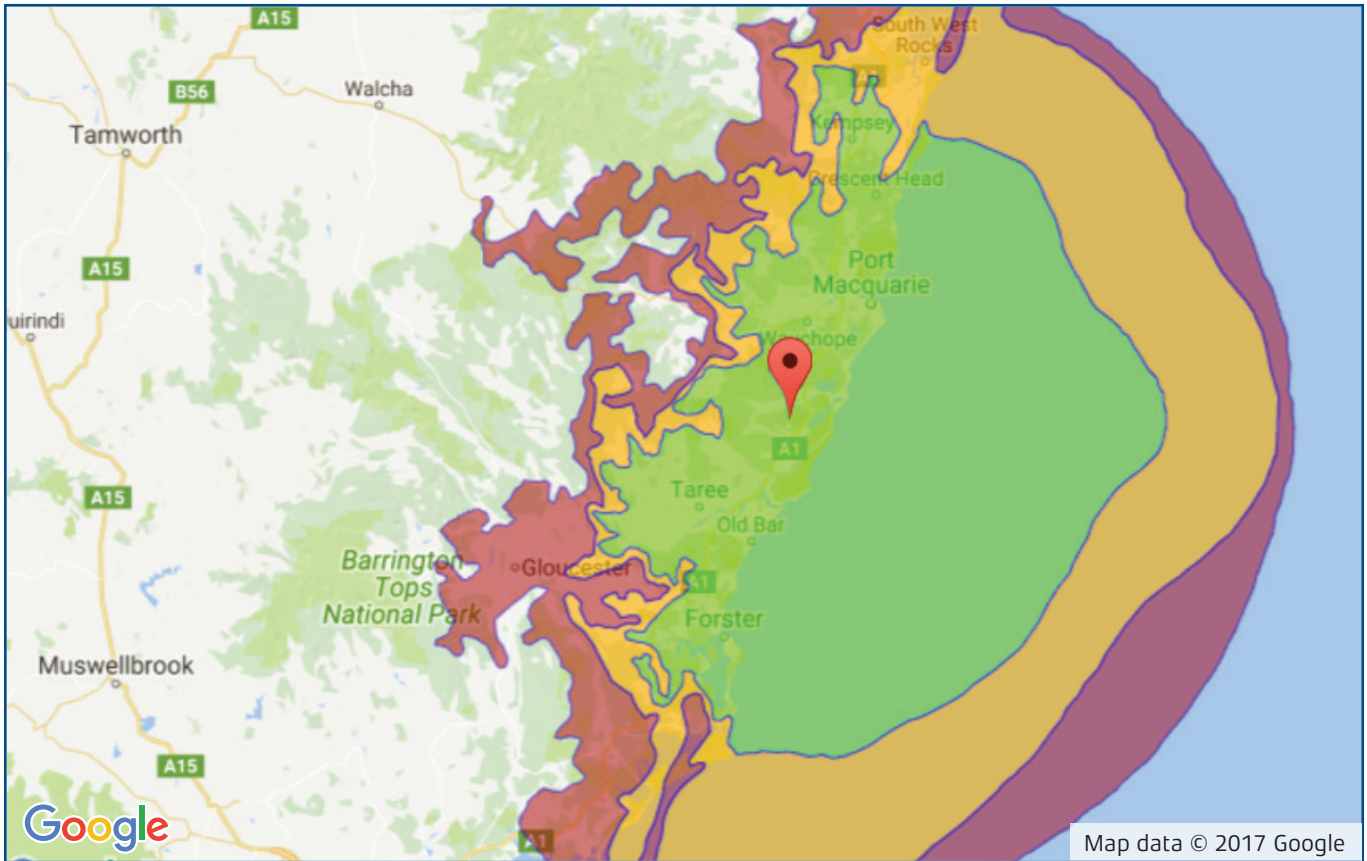

# KINGRAY DIGITAL TV ANTENNA GUIDE

## MID-NORTH COAST NSW

**Main Coverage**  
KVHFY4 / KVHFY6

**Adequate Coverage**  
KVHFY6

Station Name	Channel
ABC	7
SBS	6
Prime	8
WIN	12
Southern Cross Austereo	11

- Transmitter is located at MIDDLE BROTHER  
- Mount antenna in the vertical position

- Disclaimer: This coverage is indicative only.  
Reception can be affected by multiple external factors.  
• Best suited for use within 15km of this transmitter.