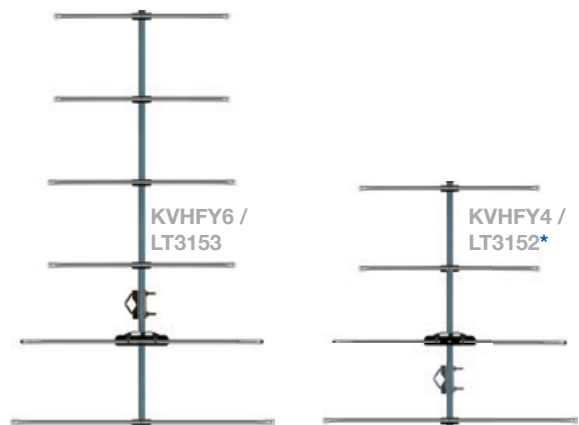

Recommended Kingray Antennas for this transmitter

Kingray Accessories:

- MDA15WDP / LT3257 (Masthead amp with 15dB gain & LTE filter)
- MHW35WDP / LT3251 (Masthead amp with 35dB gain & LTE filter)
- FL694LP / LT3067 (Inline filter with 55dB LTE rejection)

📞 1300 463 463 📍 kingray.net.au

A division of Standard Communications Pty Ltd.
Head Office: PO Box 96, Winston Hills, NSW 2153, Australia.
New Zealand: PO Box 58446 Botany, Auckland, 2163, NZ. T: (09) 274 0955.
All international enquiries email: export@gme.net.au