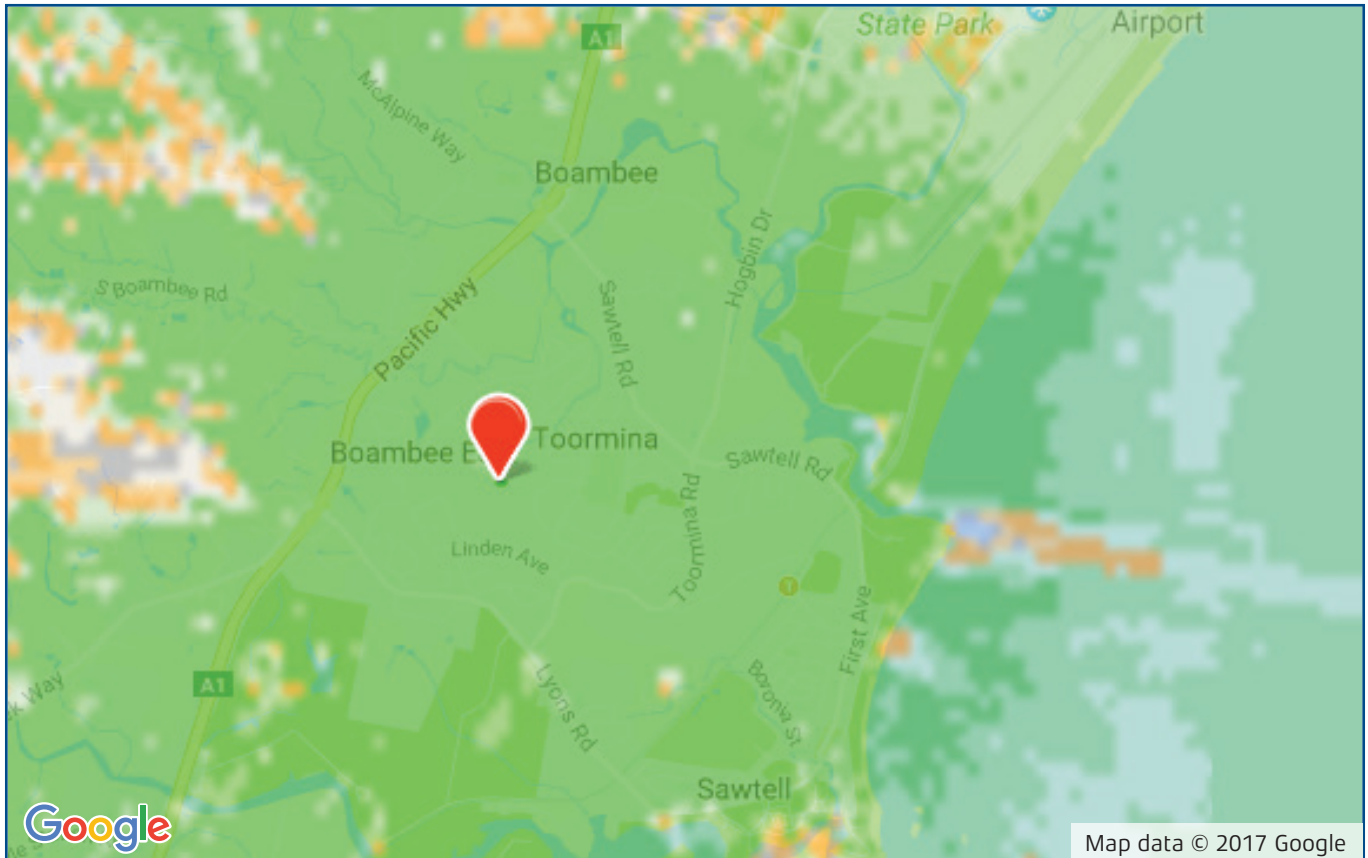

# KINGRAY DIGITAL TV ANTENNA GUIDE

## BOAMBEE / SAWTELL NSW

Map data © 2017 Google